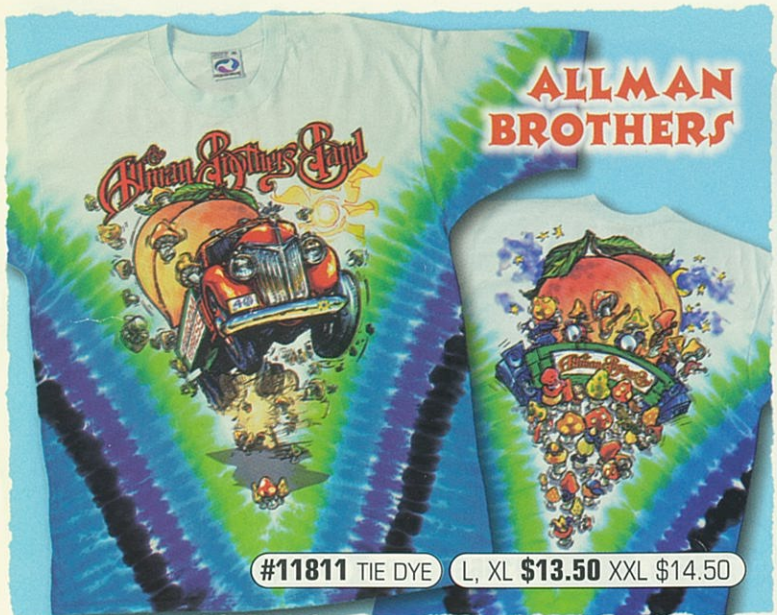

**SPRING TRAINING**

#12566 LONG SLEEVE L, XL \$16.00  
#11566 TIE DYE L, XL \$13.50 XXL \$14.50

**PEACE, LOVE, BEAR**

#11574 TIE DYE M, L, XL \$12.00  
#21574 WHITE M, L, XL \$8.50  
#23574 WHITE BABYDOLL M, L \$9.00

**RAINBOW DANCERS**

#11563 TIE DYE M, L, XL \$11.50 XXL \$12.50

**AWARD WINNER**

**GOLFIN' BEAR**

#11530 TIE DYE L, XL \$13.50 XXL \$14.50

**L.L. RAIN**

#11503 TIE DYE L, XL \$13.50 XXL \$14.50

**Grateful Dead Plush Bear Backpacks**