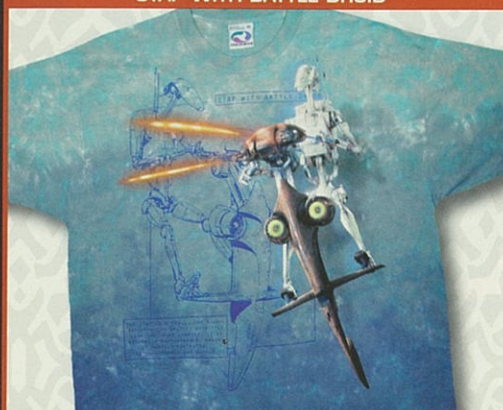

#11939 • TIE DYE • M, L, XL $12.50 XXL $13.50

ANAKIN'S PODRACER

#11928 • TIE DYE • M, L, XL $12.50 XXL $13.50