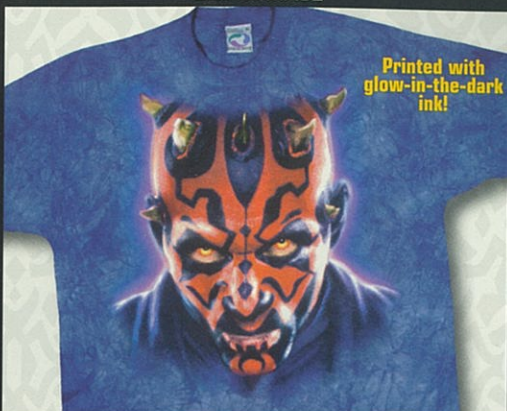

#11146 TIE DYE L, XL \$13.00 XXL \$14.00

**Coral Reef**

#12186 LONG SLEEVE L, XL \$15.50

#11186 TIE DYE L, XL \$13.00 XXL \$14.00

**Underwater**

#12142 LONG SLEEVE L, XL \$15.50

#11142 TIE DYE L, XL \$13.00 XXL \$14.00

# STAR WARS™ EPISODE I

DARTH MAUL

#11917 • TIE DYE • M, L, XL \$12.50 XXL \$13.50

QUEEN AMIDALA

#11918 • TIE DYE • M, L, XL \$12.50 XXL \$13.50

PODRACER CANYON

#11939 • TIE DYE • M, L, XL \$12.50 XXL \$13.50