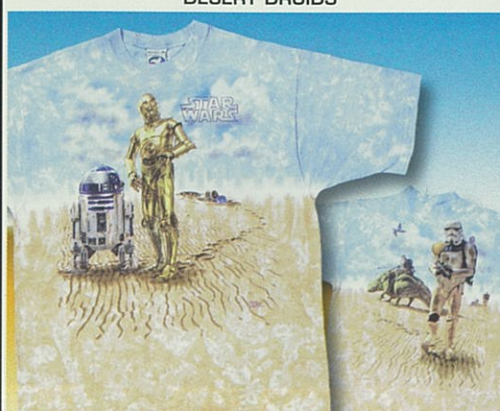

#11910 • TIE DYE • L, XL $13.50 XXL $14.50

New!