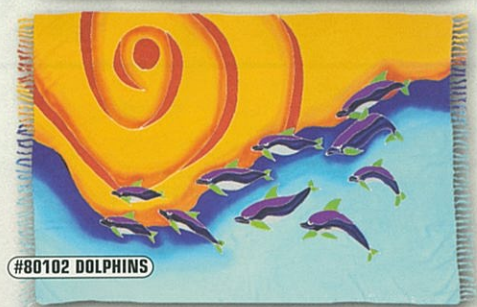

# hand dyed SARONGS

#80302 DANCIN' BEARS

#80101 TURTLE BEACH

#80301 STEAL YOUR FACE

#80103 IRIS

#80102 DOLPHINS

Each sarong is 3.5' x 5'  
\$12.50