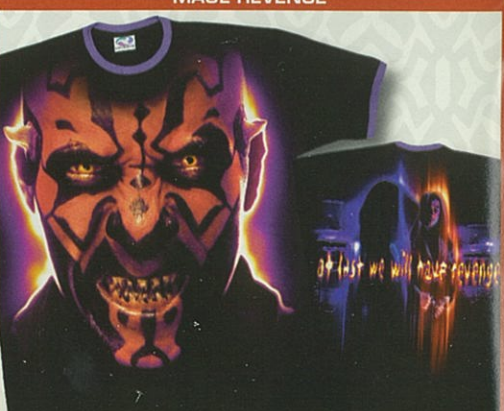

#51938 • RINGER • M, L, XL $12.50