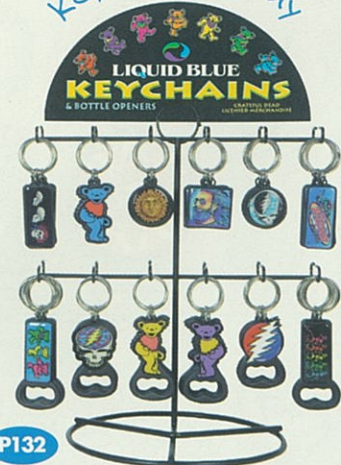

Keychain Display

(holds 84 keychains, not included) $5 black wire counter display, includes color header card. FREE with 84 keyring purchase.

P113