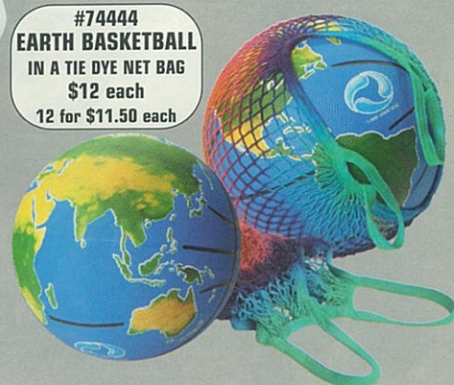

# 14" PLUSH BEARS

**\$11.50 each** *New!*

#88403  
Spiral Bears  
\$9.00

#250 SYF Embroidered HAT \$9.00

#400 Three Bears Pin \$2.75

#74444  
EARTH BASKETBALL  
IN A TIE DYE NET BAG  
\$12 each  
12 for \$11.50 each

#110 SYF PATCH \$3