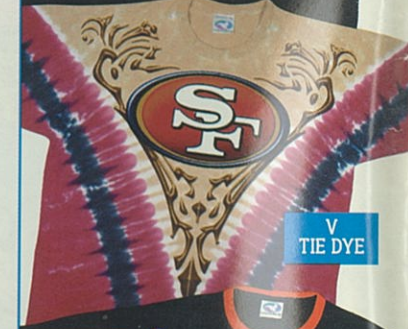

LOGO-SIDE

See it all at [www.liquidblue.com](http://www.liquidblue.com) for more styles!

If your team is not available in a style you want, we can create it for orders over 288 pieces!

FOOTBALL TIE DYE

3 PT. STANCE