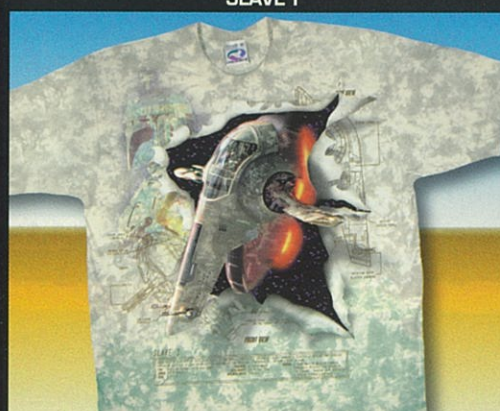

DESERT DROIDS

#11916 • TIE DYE • M, L, XL $12.00 XXL $13.00