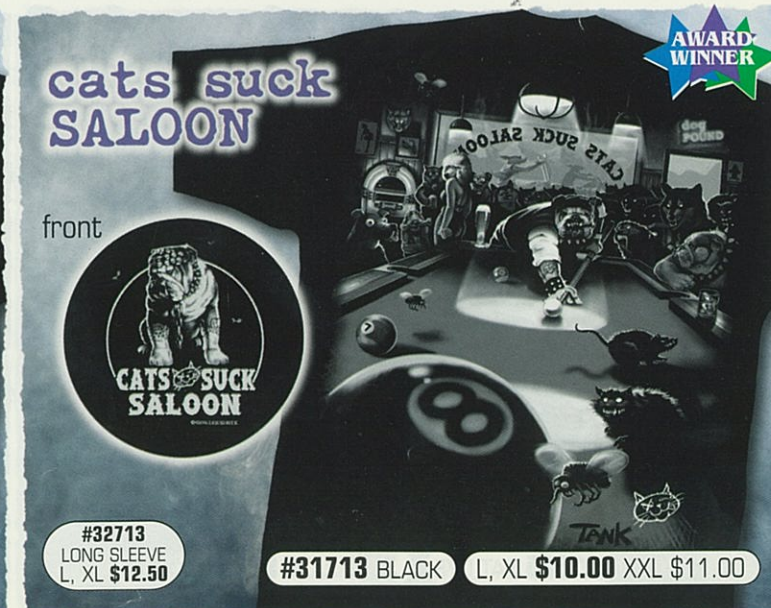

DRAGON RIDER

#31744 BLACK M, L, XL \$11.00 XXL \$12.00

WIZARD

#32716 LONG SLEEVE L, XL \$14.50
#31716 BLACK L, XL \$12.00 XXL \$13.00

WATER DRAGON

#11712 TIE DYE L, XL \$13.50 XXL \$14.50

AWARD WINNER **DRAGON**

#32704 LONG SLEEVE L, XL \$15.50
#31704 BLACK L, XL \$13.00 XXL \$14.00

AWARD WINNER **DRAGON DUEL**

#32703 LONG SLEEVE L, XL \$15.50
#31703 TIE DYE L, XL \$13.00 XXL \$14.00

AWARD WINNER **GLOWS IN THE DARK!** **ALIEN VISITORS**

#32781 LONG SLEEVE L, XL \$12.50
#31781 BLACK M, L, XL \$10.00 XXL \$11.00

GLOWS IN THE DARK! **ALIEN INVADERS**

#32783 LONG SLEEVE L, XL \$12.50
#31783 BLACK M, L, XL \$10.00 XXL \$11.00

nWo Red Logo

#11823 VAT DYE S, M, L, XL \$11.50 XXL \$12.50