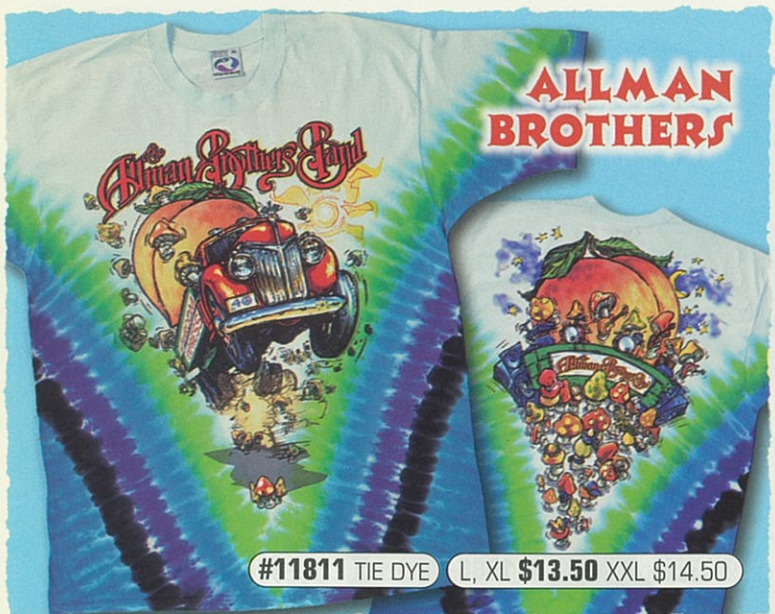

GENERAL TERMS & CONDITIONS

- All shirts are available in large and extra large, and also in medium and double extra large, as indicated.
- Our shirts are 100% heavyweight cotton. Tie dyes are truly preshrunk and colorfast. All dyeing is done by hand. We strive for consistency in our work, yet each shirt is unique.
- Minimum initial order is $300.
- Minimum reorder is $150.
- We ship UPS unless otherwise specified.
- Payment by COD bank check or money order. We'll call with exact amount.
- Charge to Visa or Mastercard.
- Orders prepaid by bank check or money order receive free freight in the continuous USA. Credit cards are not considered prepay.
- If you wish to pay by company check, you must complete and return our Business Check Approval Form.
- Net terms available with impeccable credit
- International orders must pay by credit card or wire transfer.
- Backorders over $150. will be shipped automatically unless stated otherwise. Please reorder back-orders under $150.
- We reserve the right to refuse sale.

GREETING CARDS TERMS & CONDITIONS

- GRATEFUL GREETINGS™ are prepacked 12 per design.
- GRATEFUL GREETINGS™ are $12 per dozen.
- Our cards are printed on recycled paper using soy-based ink.

GREETING CARDS return policy

- 20% return of discontinued cards, shopworn cards, or current unsold twice a year in January and June. Returns can be used for merchandise credit only.

Liquid Blue merchandise © Liquid Blue, Inc.
Grateful Dead merchandise © GDM, Inc.
J. Garcia merchandise © Estate of J. Garcia
R. Biffle merchandise © R. Biffle/O.T.S.
Joey Mars merchandise © Joey Mars, Inc.
Allman Brothers merchandise © A.B.B. Merchandising Co.Inc.

The JERRY DOLL™