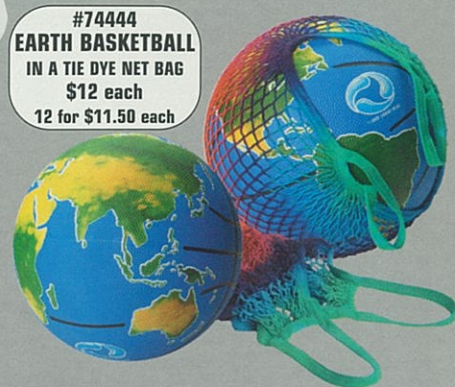

#88403 Spiral Bears \$9.00

#250 SYF Embroidered HAT \$9.00

#400 Three Bears Pin \$2.75

#74444 EARTH BASKETBALL IN A TIE DYE NET BAG \$12 each 12 for \$11.50 each

#110 SYF PATCH \$3

hand dyed SARONGS

#80302 DANCIN' BEARS