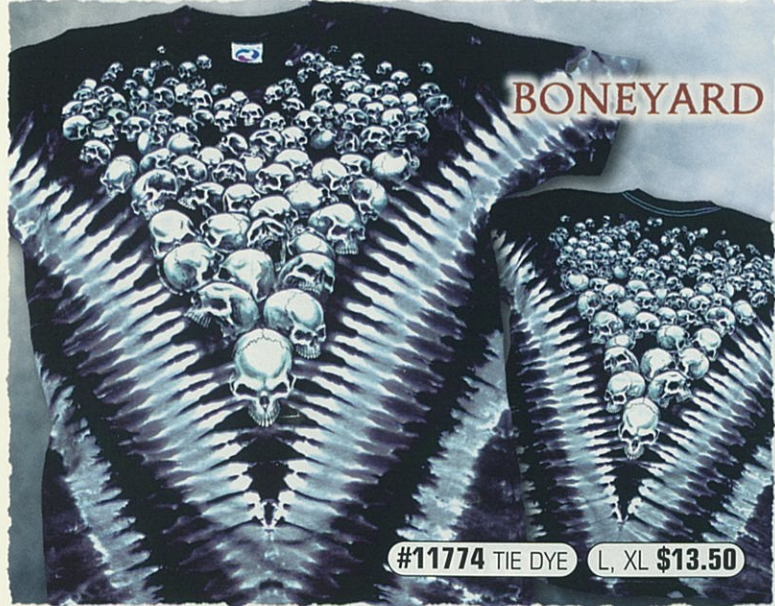

DRAGON RIDER

#31744 BLACK M, L, XL \$11.00 XXL \$12.00

WIZARD

#32716 LONG SLEEVE L, XL \$14.50
#31716 BLACK L, XL \$12.00 XXL \$13.00

WATER DRAGON

#11712 TIE DYE L, XL \$13.50 XXL \$14.50

AWARD WINNER **DRAGON**

#32704 LONG SLEEVE L, XL \$15.50
#31704 BLACK L, XL \$13.00 XXL \$14.00

AWARD WINNER **DRAGON DUEL**

#32703 LONG SLEEVE L, XL \$15.50
#31703 TIE DYE L, XL \$13.00 XXL \$14.00

AWARD WINNER **GLOWS IN THE DARK!** **ALIEN VISITORS**

#32781 LONG SLEEVE L, XL \$12.50
#31781 BLACK M, L, XL \$10.00 XXL \$11.00

GLOWS IN THE DARK! **ALIEN INVADERS**

#32783 LONG SLEEVE L, XL \$12.50
#31783 BLACK M, L, XL \$10.00 XXL \$11.00

nWo Red Logo

#11823 VAT DYE S, M, L, XL \$11.50 XXL \$12.50