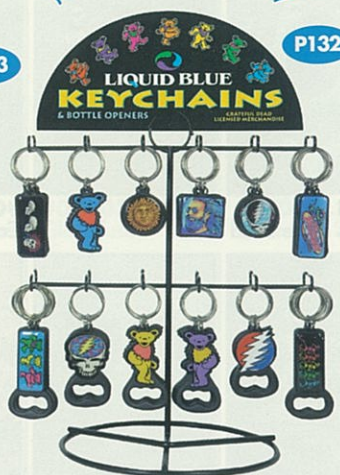

#07511 Storyteller #07512 Flower #07513 Cats Suck Blues #07514 Cats Suck Saloon #07515 Bulldog #07516 Cats Suck Biker #07517 Alien Visitor #07519 Peaceful Alien

* Free with minimum merchandise order of \$300

Bear Bear Display

(holds 27 bears, not included) \$25.
black wire display for counter or slatwall,
includes color header card.
FREE with 144 bear purchase.

Keychain Display

(holds 84 keychains, not included) \$5
black wire counter display,
includes color header card.
FREE with 84 keyring purchase.