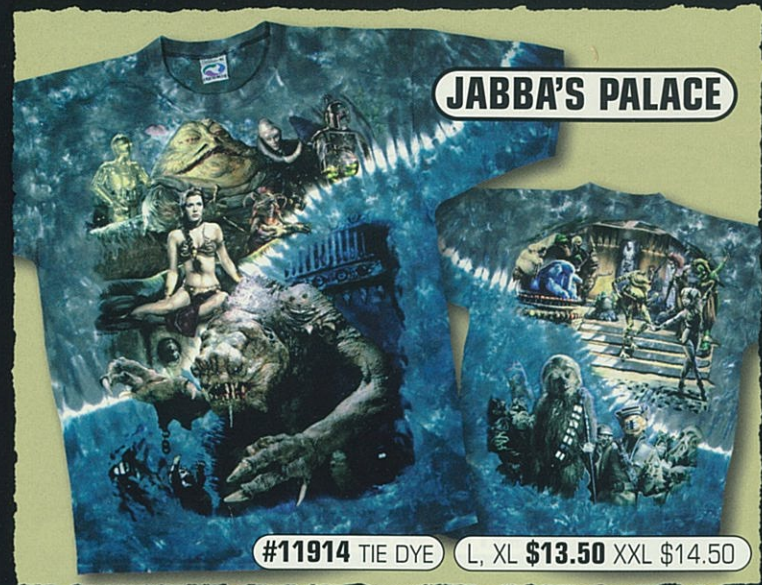

Underwater

#12142 LONG SLEEVE
L, XL \$15.50

#11142 TIE DYE L, XL \$13.00 XXL \$14.00

Constellation

STARS GLOW IN THE DARK!

#31127 BLACK L, XL \$13.00 XXL \$14.00

Sun-Moon

#11102 TIE DYE L, XL \$15.00 XXL \$16.00

Day-Night

#11104 TIE DYE L, XL \$15.00 XXL \$16.00

Space Top

#12185 LONG SLEEVE
L, XL \$15.50

#11185 TIE DYE L, XL \$13.00 XXL \$14.00

Solar Horizon

#11175 TIE DYE
L, XL \$13.00 XXL \$14.00

Lunar Horizon

#11176 TIE DYE
L, XL \$13.00 XXL \$14.00

Solar System

#31174 BLACK L, XL \$10.00

JABBA'S PALACE

#11914 TIE DYE L, XL \$13.50 XXL \$14.50

We are not shipping STAR WARS™ merchandise between January and May 1999