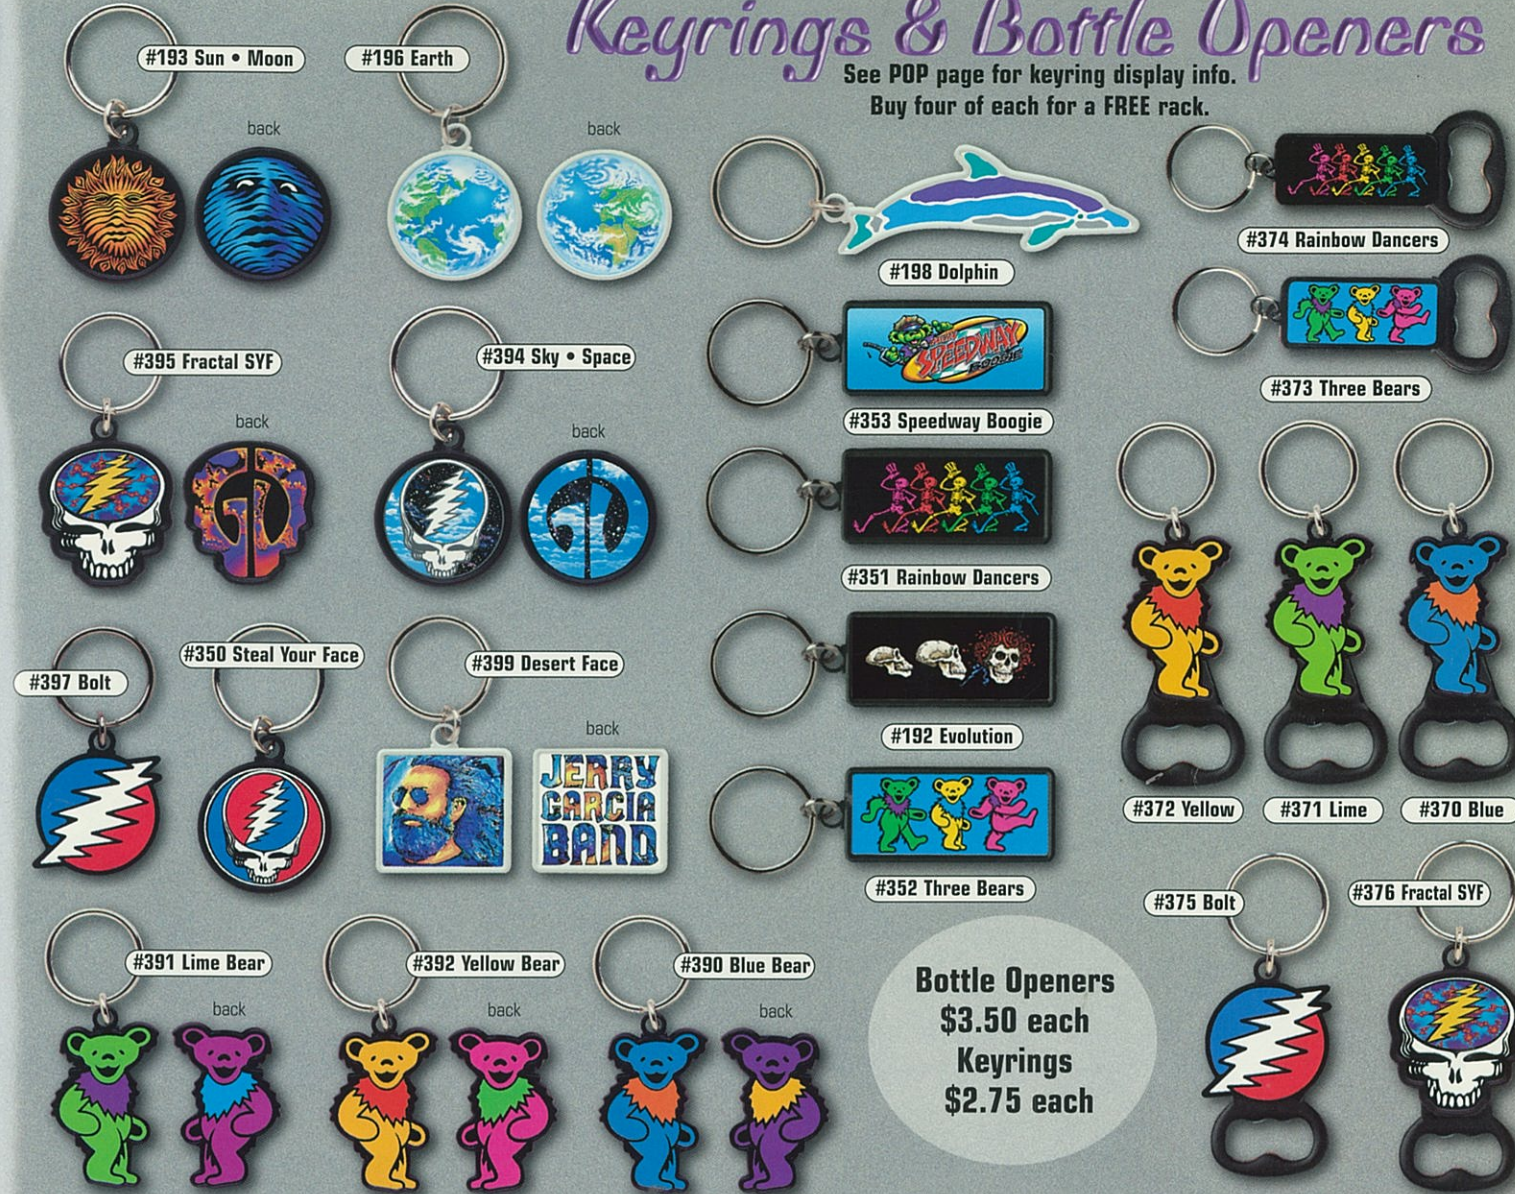

AFRICAN RAINFOREST #07001	FROGS OF THE RAINFOREST #07002	GLASS TUSK #07003	GLASS TUSK SUNSET #07004	PRESERVE THE RAINFOREST #07005	ARCTIC WOLF #07006
MOON WOLF #07007	GRIZZLY ROAR #07008	GRIZZLY BEARS #07009	TIGER #07010	AQUATIC HARMONY #07011	CORAL REEF #07012
DOLPHIN CRYSTAL #07013	DOLPHIN DREAM #07014	RAINBOW DOLPHIN #07015 HORIZONTAL	DOLPHIN POD #07016	KILLER WHALES #07017	NOUVEAU BLUE #07018
OCEANICA #07019	ORCAS #07020	PUFFINS #07021 HORIZONTAL	TURTLE BEACH #07022	UNDERWATER #07023	SEALS #07024
SEA OTTERS #07025	SPIRAL DOLPHINS #07026	THE KING PENGUIN #07027	UNICORNS #07028 HORIZONTAL	RATTLER #07043	LION #07044
DREAM SPIRIT #07037 HORIZONTAL	HORSES IN THE SNOW #07038 HORIZONTAL	INDIAN WOLF #07039	KOKOPELLI SPIRAL #07040 HORIZONTAL	AMERICAN BISON #07041 HORIZONTAL	SOUTHWEST #07042

Each Grateful Greetings™ card is folded to 5"x7" and is blank inside.
 Each Grateful Greetings™ design is available at \$12/dozen.

The rock band Grateful Dead is legendary for its message of peace and love through music performed constantly for 30 years. Their songs touch the hearts of millions of faithful followers who come from all walks of life; doctors, lawyers, students, and even a President! Everyone has a son, daughter, friend, or relative who is a Deadhead! Boost your sales to this massive market! Check our front cover foldout for more "Grateful Greetings™" designed by Liquid Blue especially for the Holiday season!

Keyrings & Bottle Openers

See POP page for keyring display info.
 Buy four of each for a FREE rack.

Bottle Openers
 \$3.50 each
Keyrings
 \$2.75 each

hand dyed SARONGS

Each sarong is 3.5' x 5'
 \$12.50

GRATEFUL DEAD
Car Emblem & Keyring Set