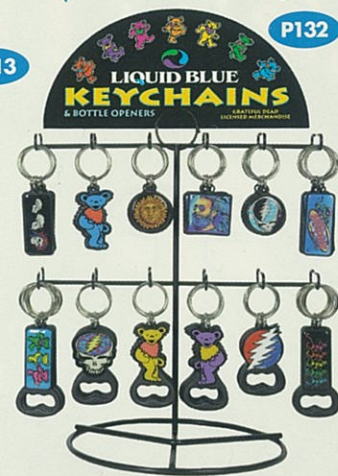

GRATEFUL DEAD®
 12 inch
 POSABLE
 PLUSH
 BEARS

Grateful Dead Bear Bear Collectibles™ on page 35

 #77771 12" GREEN \$12.50	 #77772 12" AQUA \$12.50	 #77773 12" BLUE \$12.50	
 #77774 12" SPOTTED \$12.50	 #77775 12" RED \$12.50	 #77776 12" PURPLE \$12.50	 #77777 12" RASTA \$15.00
 #77778 12" AVIATOR \$15.00	 #77779 12" FUCHSIA \$12.50	 #77710 12" LIME \$12.50	 #77711 12" YELLOW \$12.50
 #77703 BLUE	 #77702 AQUA	 #77706 PURPLE	

GRATEFUL DEAD®
BACKPACKS

\$12.50
EACH

* Free with minimum merchandise order of \$300

LIQUID BLUE® DISPLAYS & SIGNS

Bean Bear Display

(holds 27 bears, not included) \$25.
black wire display for counter or slatwall, includes color header card. FREE with 100 bear purchase.

Keychain Display

(holds 84 keychains, not included) \$5
black wire counter display, includes color header card. FREE with 84 keyring purchase.

Incense Display

(holds 96 packs, not included) \$7
black wire counter display, includes color header card. FREE with 96 pack purchase.