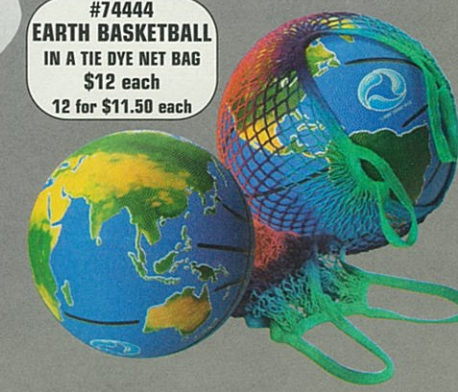

T-Rex

#31733 BLACK L, XL $10.00 XXL $11.00

DREAM ORACLE

#61785 SOLID DYE (M, L, XL) $10.00

ALL PRICES ARE WHILE STOCK LASTS, SO ALL SIZES MAY NOT BE AVAILABLE.

Please note: Prices on XXL are slightly higher than L and XL.

REPRINTS of your favorite items are available at regular prices by special order of 288 or more per design.

DISCONTINUED