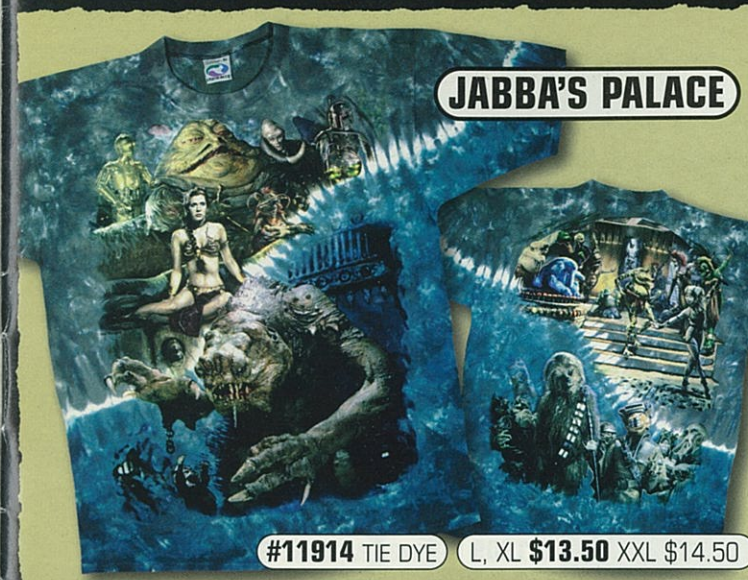

FOUR NEW DESIGNS!

JABBA'S PALACE

#11914 TIE DYE L, XL \$13.50 XXL \$14.50

MILLENNIUM FALCON

#11913 TIE DYE M, L, XL \$12.00 XXL \$13.00

STAR DESTROYER

#11915 TIE DYE M, L, XL \$13.50 XXL \$14.50

WATCH YOUR SALES MAKE THE JUMP TO LIGHTSPEED!