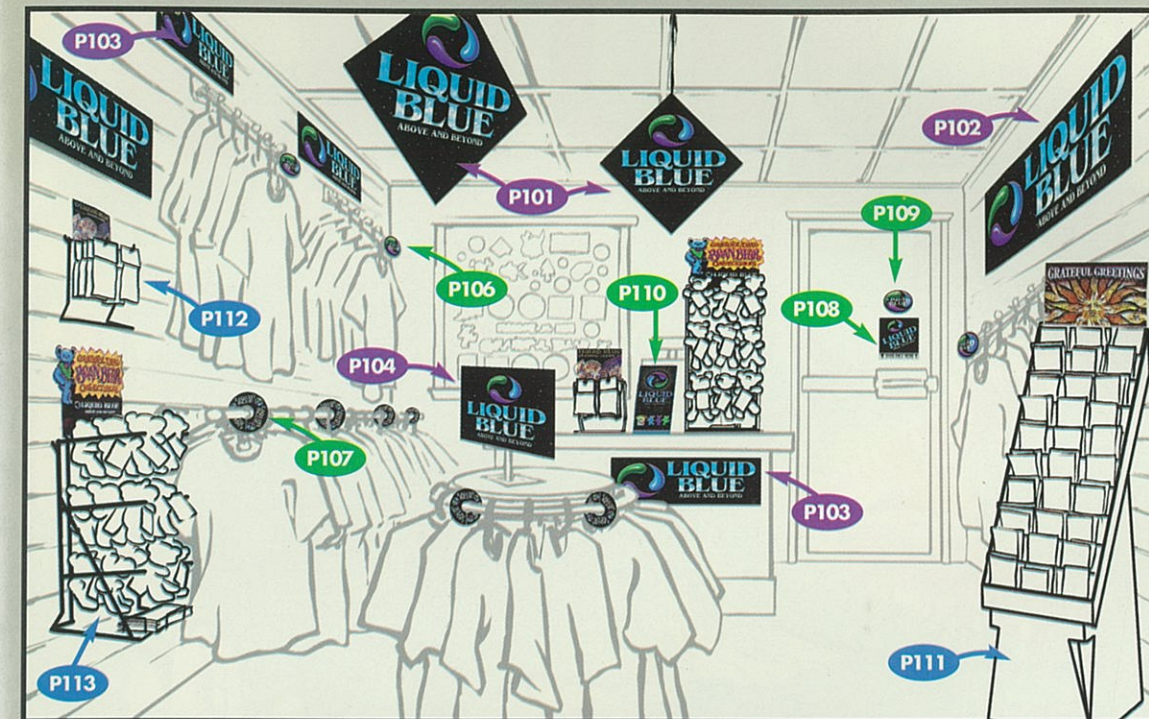

LIQUID BLUE® DISPLAYS & SIGNS

Signs

code	price
P101	Dangler 13"x13" *
P102	Large Slatwall Sign 34"x11" *
P103	Small Slatwall Sign 20"x6" *
P104	Large Card Header 11"x7" *
P105	Small Card Header 7"x5.5" not shown

Fixtures

code	price
P106	Waterfall Header 3" oval $1.
P107	Size Ring Set (4 sizes) $3.
P108	Window Sticker 5" *
P109	Logo Sticker 4" oval *
P110	3D Counter Card 4"x7" $5.

Product Displays

code	price
P111	Greeting Card Display $15. (displays 30 faces, cards not included) white corrugated floor display, includes color header card. FREE with 30 dozen card purchase.
P112	Playing Card Display $5. (holds 12 decks, not included) black wire display for counter or slatwall, includes color header card. FREE with 12 deck purchase.
P113	Grateful Dead Bear™ Display $25. (holds 27 bears, not included) black wire display for counter or slatwall, includes color header card. FREE with 100 bear purchase.

* Free with minimum merchandise order of $300.