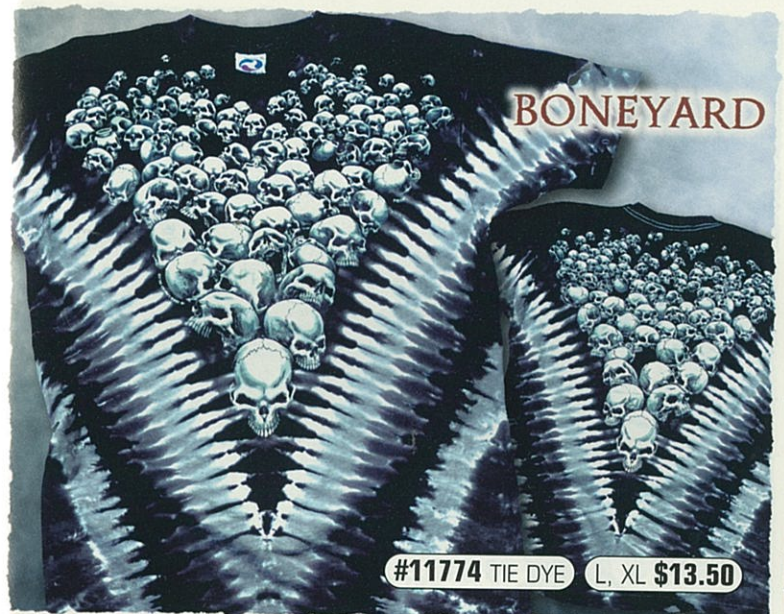

INDIAN SKULL

#31752 BLACK L, XL \$12.00 XXL \$13.00

cats suck BULLDOG

front

back

#32712 LONG SLEEVE L, XL \$15.00

#31712 BLACK L, XL \$12.50 XXL \$13.50

cats suck BLUES

front

#31720 BLACK L, XL \$10.00 XXL \$11.00

BONEYARD

#11774 TIE DYE L, XL \$13.50

CERBERUS

#11762 TIE DYE L, XL \$12.50 XXL \$13.50

cats suck BOXER

front