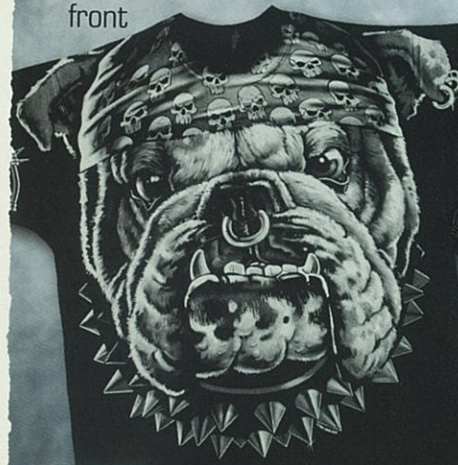

cats suck BULLDOG

front