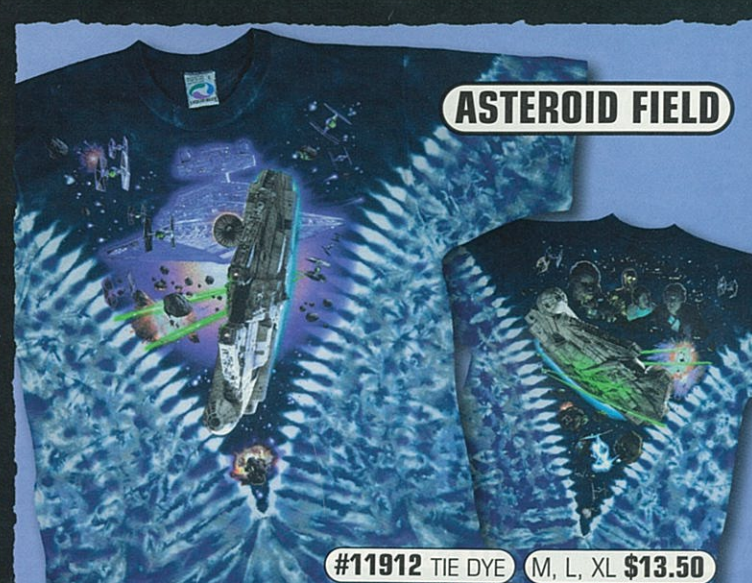

DARTH VADER

ASTEROID FIELD

#11912 TIE DYE M, L, XL $13.50