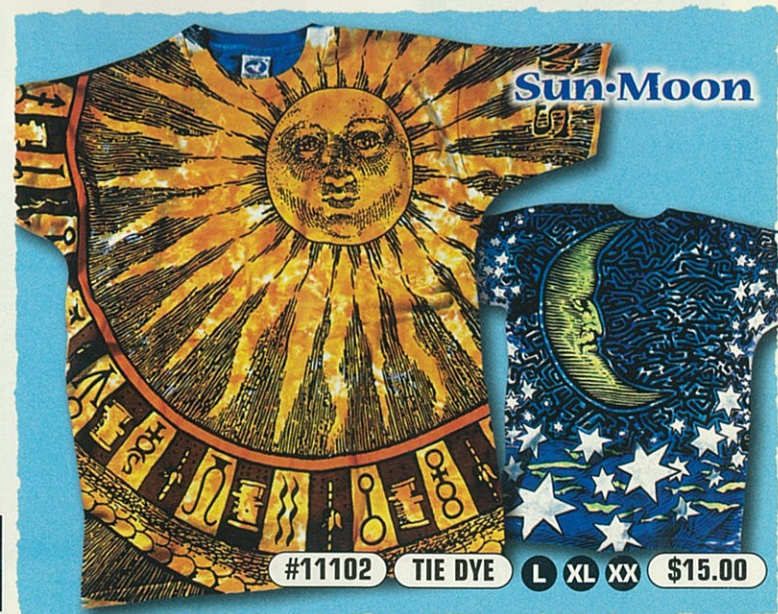

Kokopelli

#11163 TIE DYE L XL \$13.00

Southwest Skull

#11184 TIE DYE L XL \$13.00

Dream Spirit

#31151 BLACK L XL XX \$12.50

XX DOUBLE EXTRA LARGE, ADD \$1.00 TO PRICE. LS LONG SLEEVE, ADD \$2.50 TO PRICE.

Constellation

STARS GLOW IN THE DARK!

#31127 BLACK L XL XX \$13.00

Solar System

#31174 BLACK L XL \$9.50

Day-Night

#11104 TIE DYE L XL XX \$15.00

Space Top

#11185 TIE DYE L XL XX LS \$13.00

Sun-Moon

#11102 TIE DYE L XL XX \$15.00

XX DOUBLE EXTRA LARGE, ADD \$1.00 TO PRICE. LS LONG SLEEVE, ADD \$2.50 TO PRICE.

Beanie Bears

St. Stephen
#66008

Delilah
#66011

Bertha
#66002

Althea
#66006