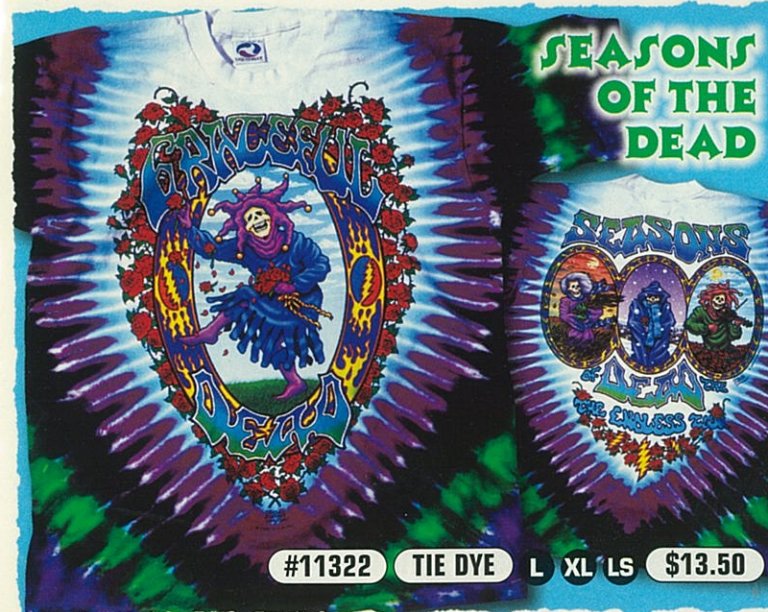

SKI BEAR

#11531 TIE DYE L XL XX LS \$13.50

LONG SLEEVES ARE AVAILABLE ON SOME DESIGNS. LOOK FOR THIS SYMBOL LS

LONG SLEEVES L, XL ONLY

SCARLET FIRE

#11540 TIE DYE L XL XX LS \$13.50

DEADDIE BEAR

#11532 TIE DYE M L XL XX LS \$13.50

#41532 NATURAL L XL \$9.50

GOLFIN' BEAR

#11530 TIE DYE L XL XX \$13.50

BEARS THROUGH THE AGES

#11555 TIE DYE L XL XX LS \$13.50

XX DOUBLE EXTRA LARGE, ADD \$1.00 TO PRICE. LS LONG SLEEVE, ADD \$2.50 TO PRICE.

BUG TRUCKIN'

#11402 TIE DYE L XL \$12.50

30TH ANNIVERSARY

#11344 TIE DYE L XL XX LS \$13.50

#41344 NATURAL L XL \$9.00

SPACE YOUR FACE

#11383 TIE DYE L XL XX LS \$13.50

EVOLUTION

#31312 BLACK L XL \$9.50

SEASONS OF THE DEAD

#11322 TIE DYE L XL LS \$13.50

FRACTAL STEAL YOUR FACE

#11377 TIE DYE L XL \$13.50

XX DOUBLE EXTRA LARGE, ADD \$1.00 TO PRICE. LS LONG SLEEVE, ADD \$2.50 TO PRICE.