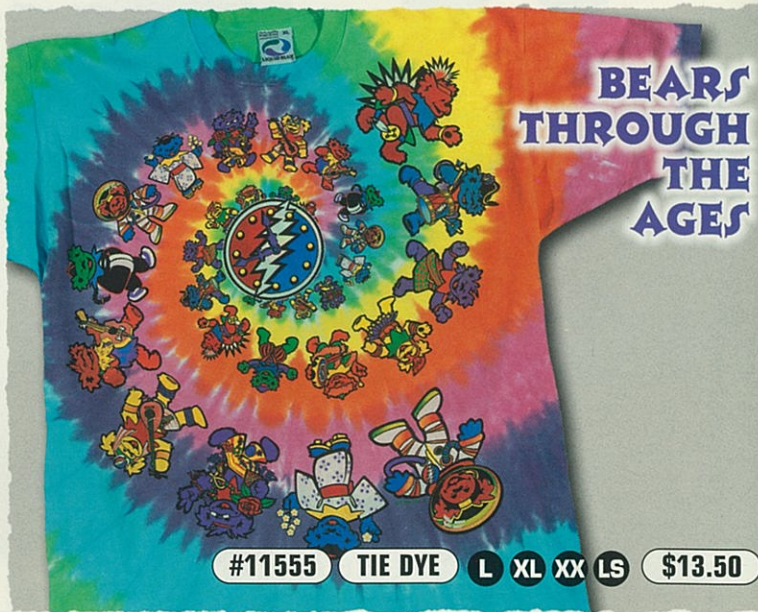

#11564 TIE DYE L XL XX LS \$13.50

#61801 SOLID DYE M L XL XX \$10.00

#11558 TIE DYE M L XL XX \$11.50

#11556 TIE DYE L XL XX LS \$13.50

#11563 TIE DYE M L XL XX \$11.50

#11560 TIE DYE M L XL XX \$11.50

XX DOUBLE EXTRA LARGE, ADD \$1.00 TO PRICE. LS LONG SLEEVE, ADD \$2.50 TO PRICE.

SKI BEAR

#11531 TIE DYE L XL XX LS \$13.50

LONG SLEEVES ARE AVAILABLE ON SOME DESIGNS. LOOK FOR THIS SYMBOL LS

LONG SLEEVES L, XL ONLY

SCARLET FIRE

#11540 TIE DYE L XL XX LS \$13.50

DEADDIE BEAR

#11532 TIE DYE M L XL XX LS \$13.50

#41532 NATURAL L XL \$9.50

GOLFIN' BEAR

#11530 TIE DYE L XL XX \$13.50

BEARS THROUGH THE AGES

#11555 TIE DYE L XL XX LS \$13.50

XX DOUBLE EXTRA LARGE, ADD \$1.00 TO PRICE. LS LONG SLEEVE, ADD \$2.50 TO PRICE.