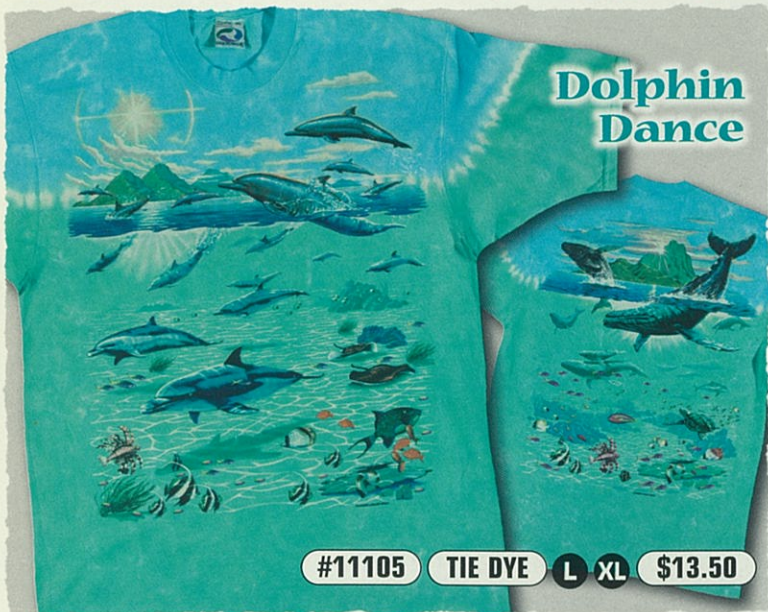

XX DOUBLE EXTRA LARGE, ADD $1.00 TO PRICE. LS LONG SLEEVE, ADD $2.50 TO PRICE.