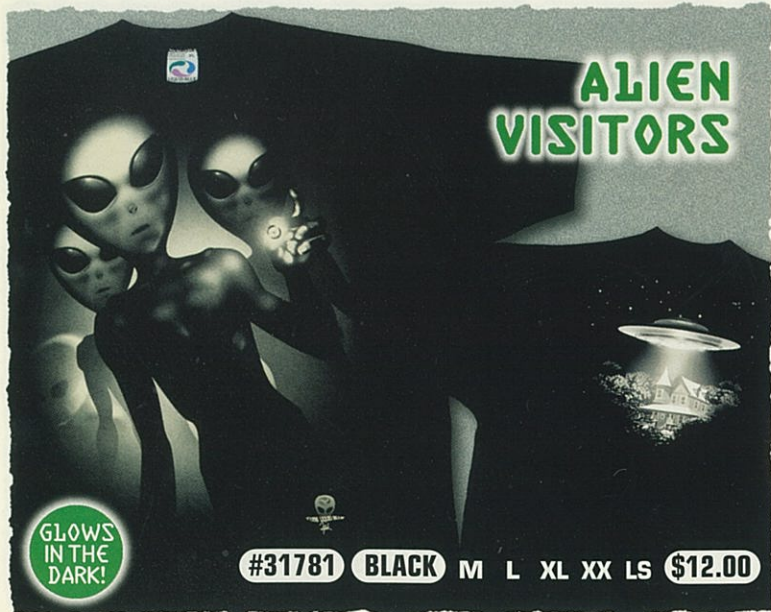

XX DOUBLE EXTRA LARGE, ADD $1.00 TO PRICE. L LONG SLEEVE, ADD $2.50 TO PRICE.