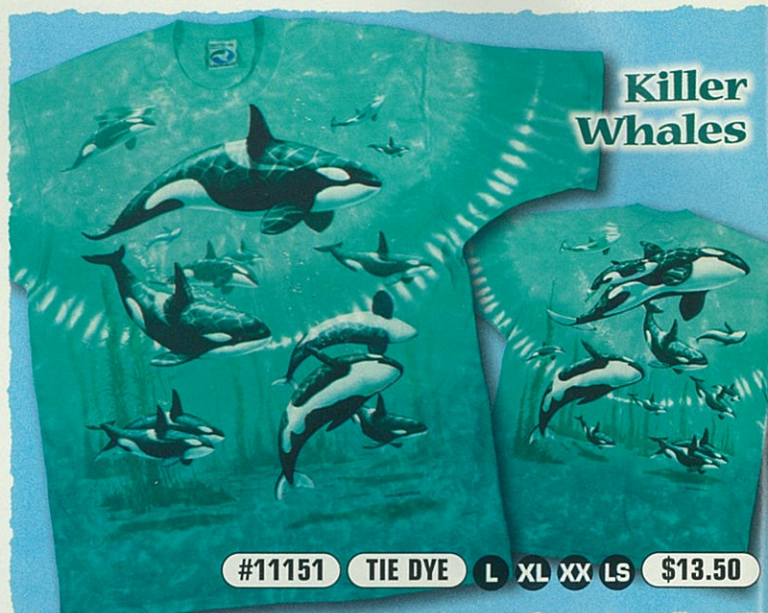

XX DOUBLE EXTRA LARGE, ADD $1.00 TO PRICE. LS LONG SLEEVE, ADD $2.50 TO PRICE.