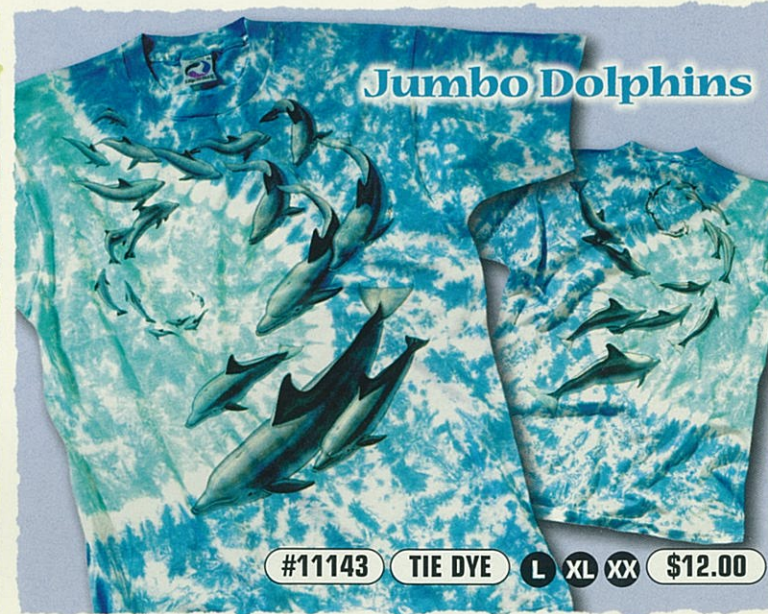

XX DOUBLE EXTRA LARGE, ADD \$1.00 TO PRICE. LS LONG SLEEVE, ADD \$2.50 TO PRICE.

XX DOUBLE EXTRA LARGE, ADD \$1.00 TO PRICE. LS LONG SLEEVE, ADD \$2.50 TO PRICE.

Tropical Fish

#11188 TIE DYE L XL XX \$13.00