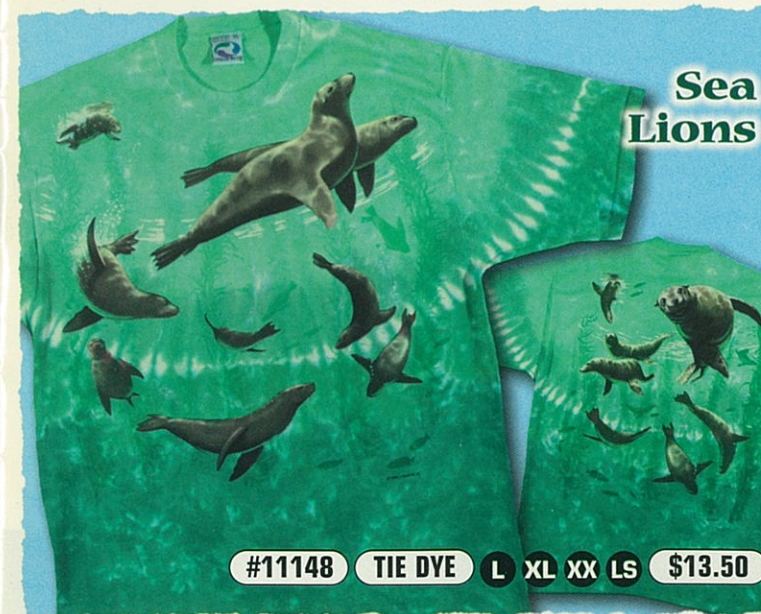

Welcome to Liquid Blue's new catalog format. We're mixing things up a little to bring you more good stuff, more often. Expect to see new releases of the fresh ideas, innovative dye formats, and award-winning printing you've come to expect from Liquid Blue, now on a quarterly basis.

While our designers, dyers, and printers have been busy crafting our latest "wears", we've also been working on ways to keep you updated more frequently. We'll do our best to keep you in the loop using our new quarterly catalog schedule and our websites, www.liquidblue.com and www.gratefulgreetings.com.

We want you to feel that you're part of the growing Liquid Blue family. To that end we're trying new ways to keep the lines open, and the goods coming your way. We hope that you find this new format easy to use, and the quarterly schedule a source of fresh designs and proven performers that your customers will come running for.

We've got some talented folks under our roof. Consequently, there's always something new on the drawing board. So stay in touch, ask about the latest releases, and let us know what you're looking for if you don't see it here. Chances are good that we're already noodling the same idea.

We value your feedback. Enjoy!

LIQUID BLUE®

One Crownmark Drive
Lincoln, Rhode Island
02865
USA

1-800-962-3323
1-401-333-6200
fax 1-401-333-0340
www.liquidblue.com
www.gratefulgreetings.com

Graphic design: M. Belhumeur, Cover art: J. Connell