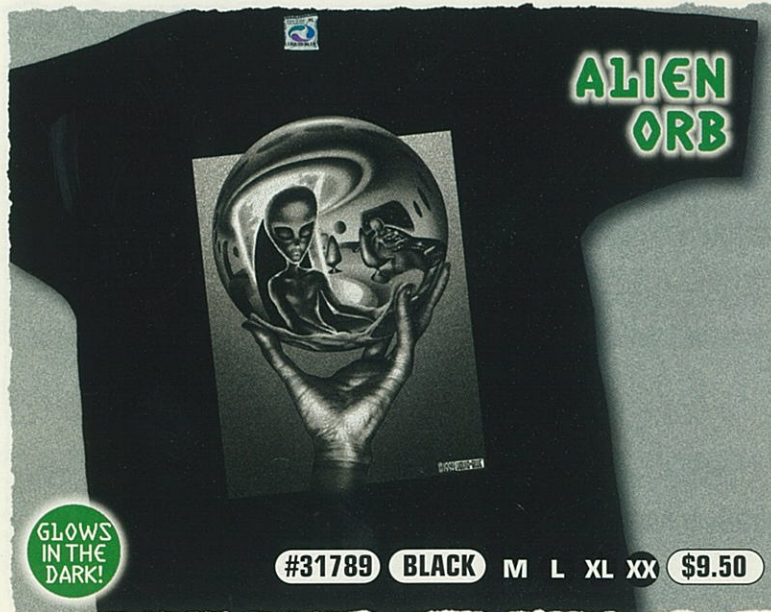

XX DOUBLE EXTRA LARGE, ADD $1.00 TO PRICE. L LONG SLEEVE, ADD $2.50 TO PRICE.