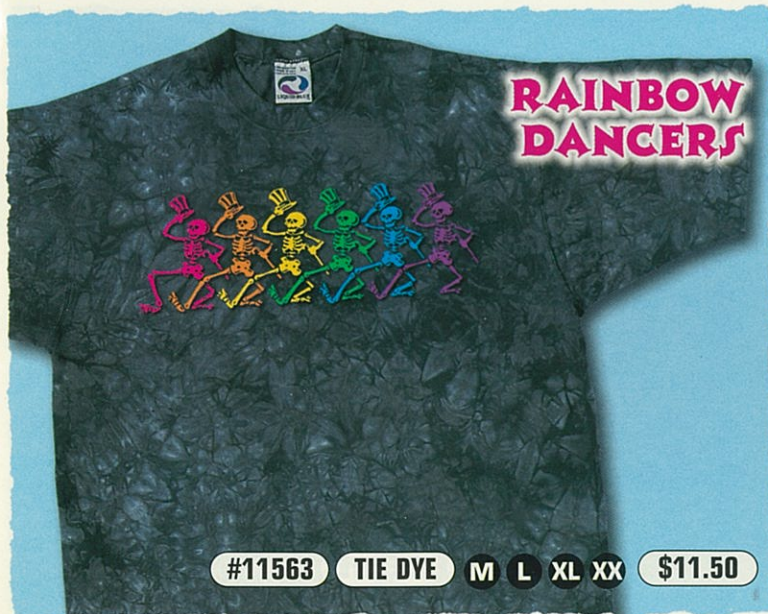

#11564 TIE DYE L XL XX LS \$13.50

#61801 SOLID DYE M L XL XX \$10.00

#11558 TIE DYE M L XL XX \$11.50

#11556 TIE DYE L XL XX LS \$13.50

#11563 TIE DYE M L XL XX \$11.50

#11560 TIE DYE M L XL XX \$11.50

XX DOUBLE EXTRA LARGE, ADD \$1.00 TO PRICE. LS LONG SLEEVE, ADD \$2.50 TO PRICE.

SKI BEAR

#11531 TIE DYE L XL XX LS \$13.50

LONG SLEEVES ARE AVAILABLE ON SOME DESIGNS. LOOK FOR THIS SYMBOL LS

LONG SLEEVES L, XL ONLY

SCARLET FIRE

#11540 TIE DYE L XL XX LS \$13.50

DEADDIE BEAR

#11532 TIE DYE M L XL XX LS \$13.50

#41532 NATURAL L XL \$9.50

GOLFIN' BEAR

#11530 TIE DYE L XL XX \$13.50

BEARS THROUGH THE AGES

#11555 TIE DYE L XL XX LS \$13.50

XX DOUBLE EXTRA LARGE, ADD \$1.00 TO PRICE. LS LONG SLEEVE, ADD \$2.50 TO PRICE.