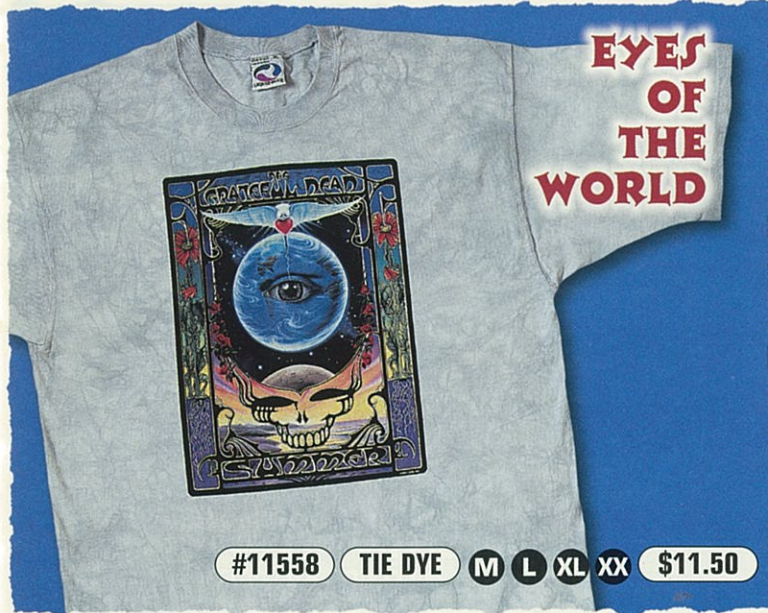

#11564 TIE DYE L XL XX LS \$13.50

#61801 SOLID DYE M L XL XX \$10.00

#11558 TIE DYE M L XL XX \$11.50

#11556 TIE DYE L XL XX LS \$13.50

#11563 TIE DYE M L XL XX \$11.50

#11560 TIE DYE M L XL XX \$11.50

XX DOUBLE EXTRA LARGE, ADD \$1.00 TO PRICE. LS LONG SLEEVE, ADD \$2.50 TO PRICE.

SKI BEAR

#11531 TIE DYE L XL XX LS \$13.50

LONG SLEEVES ARE AVAILABLE ON SOME DESIGNS. LOOK FOR THIS SYMBOL LS

LONG SLEEVES L, XL ONLY

SCARLET FIRE

#11540 TIE DYE L XL XX LS \$13.50

DEADDIE BEAR

#11532 TIE DYE M L XL XX LS \$13.50