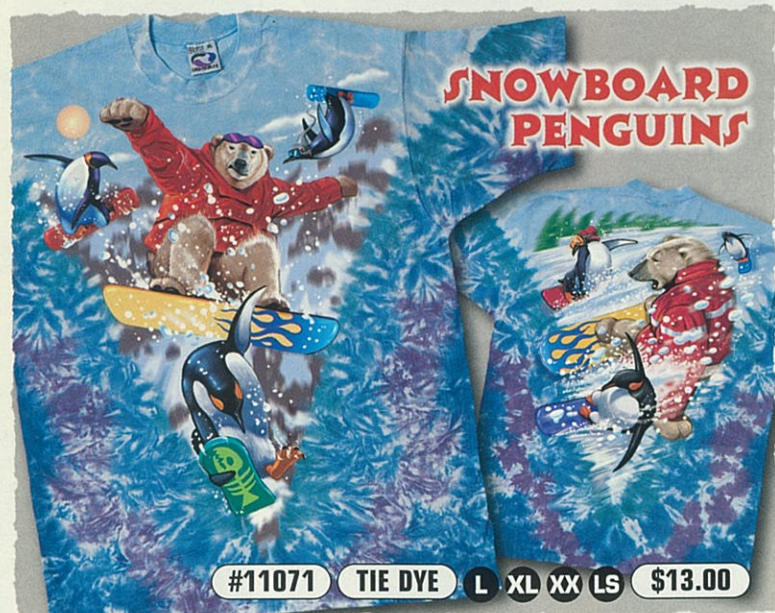

'Tis the season...

XX DOUBLE EXTRA LARGE, ADD \$1 TO PRICE. LS LONG SLEEVE, ADD \$2.50 TO PRICE.

#31790 BLACK M L XL XX \$8.00

#11071 TIE DYE L XL XX LS \$13.00

LIQUID BLUE®

800-962-3323

401-333-6200

fax 401-333-0340