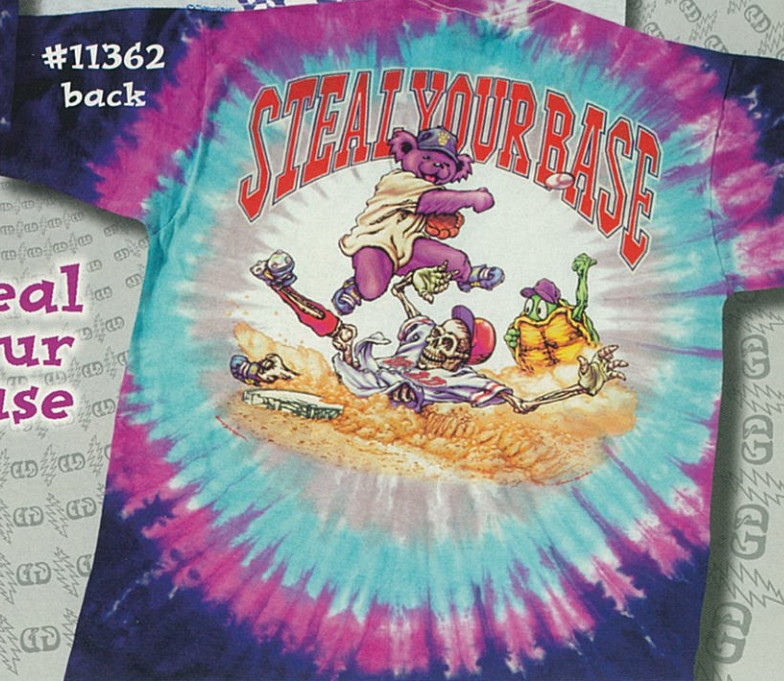

One Crownmark Drive
Lincoln, RI 02865 USA
800 • 962 • 3323
401 • 333 • 6200
Fax 401 • 333 • 0340

#11311 front

#11311 back

Parachuting Bears

#11394 front

#11394 back

#51362 front

#51311 front

#11362 front

#11362 back

#11396 front only

Spiral Bears

#21396 front only

Hay Ride

#11361 front

#11361 back