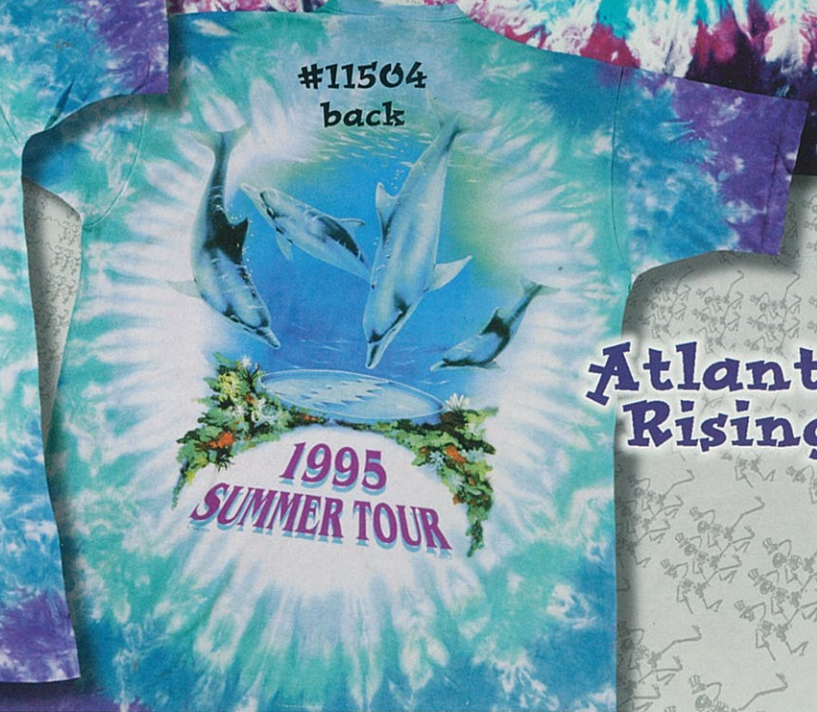

#11504 back

1995 SUMMER TOUR

Atlantis Rising