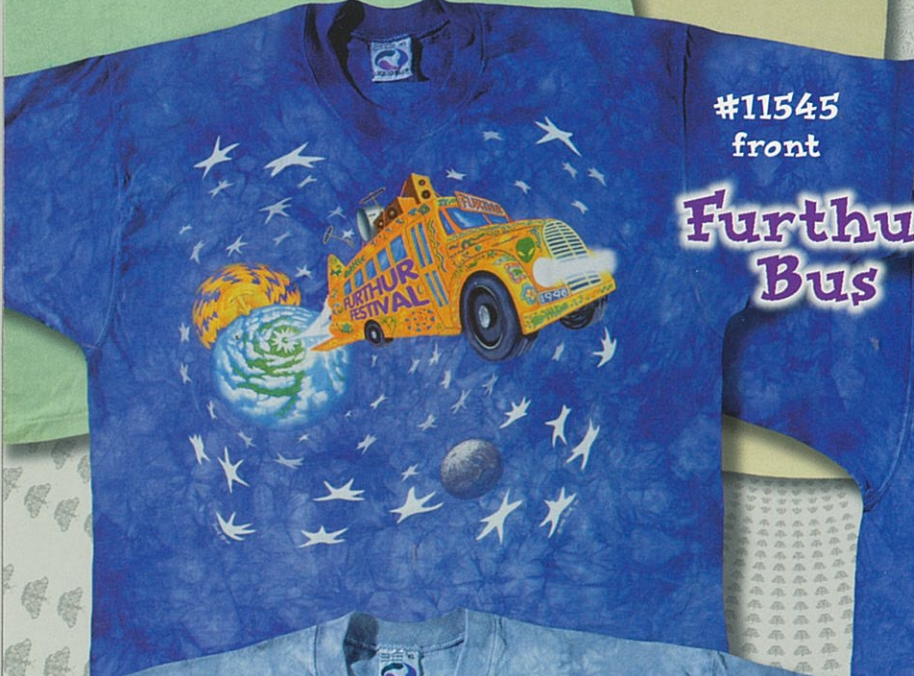

#11545 back