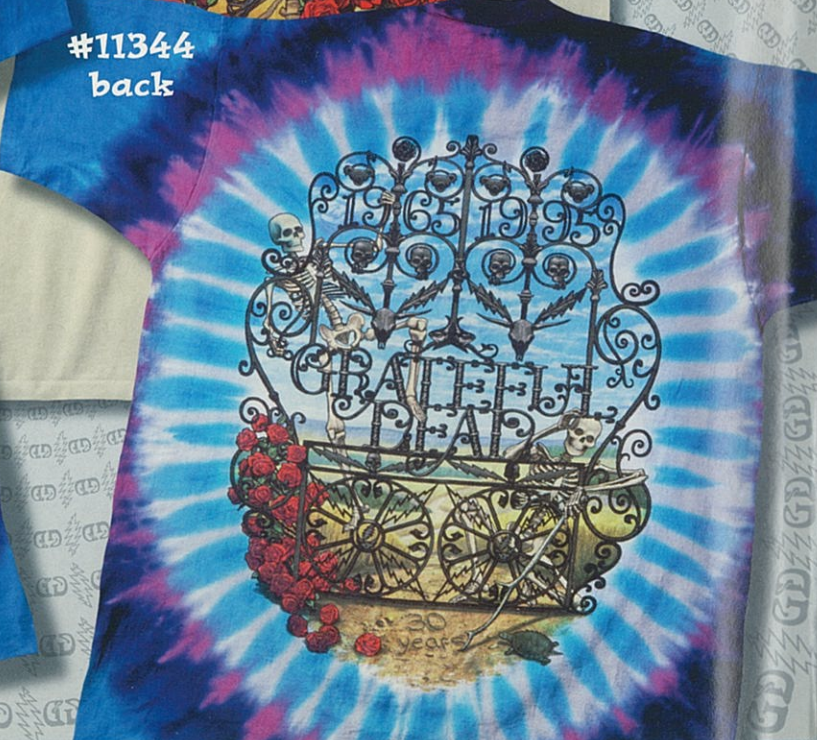

#11528 back

Dead Sphinx

30th Anniversary

#41344 front

#11344 front

#11344 back

#61511 stone front

#61510 celery front