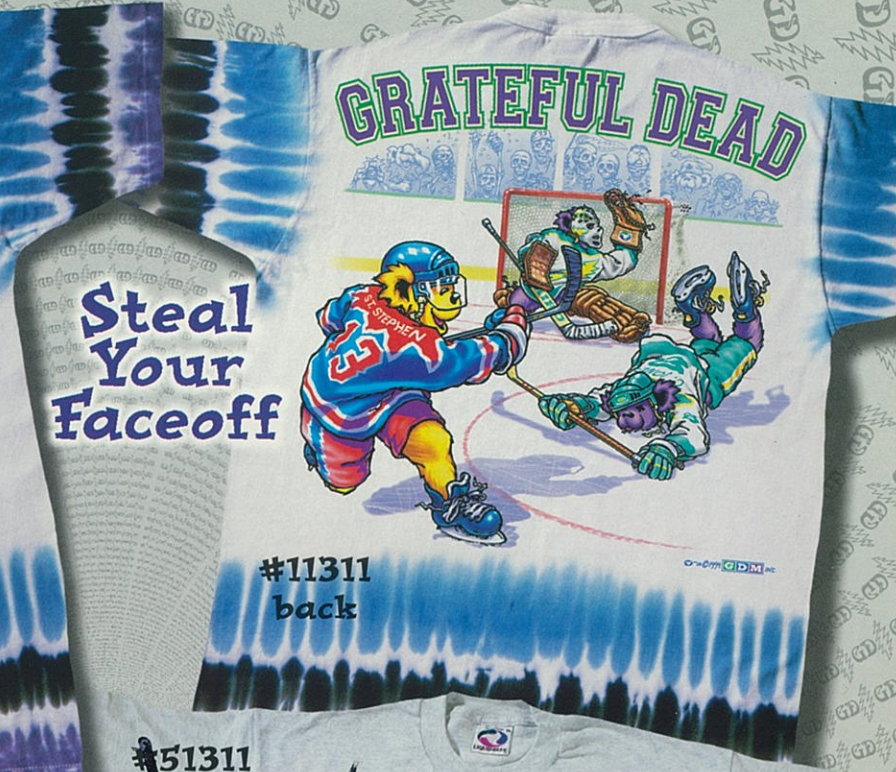

#51311 front