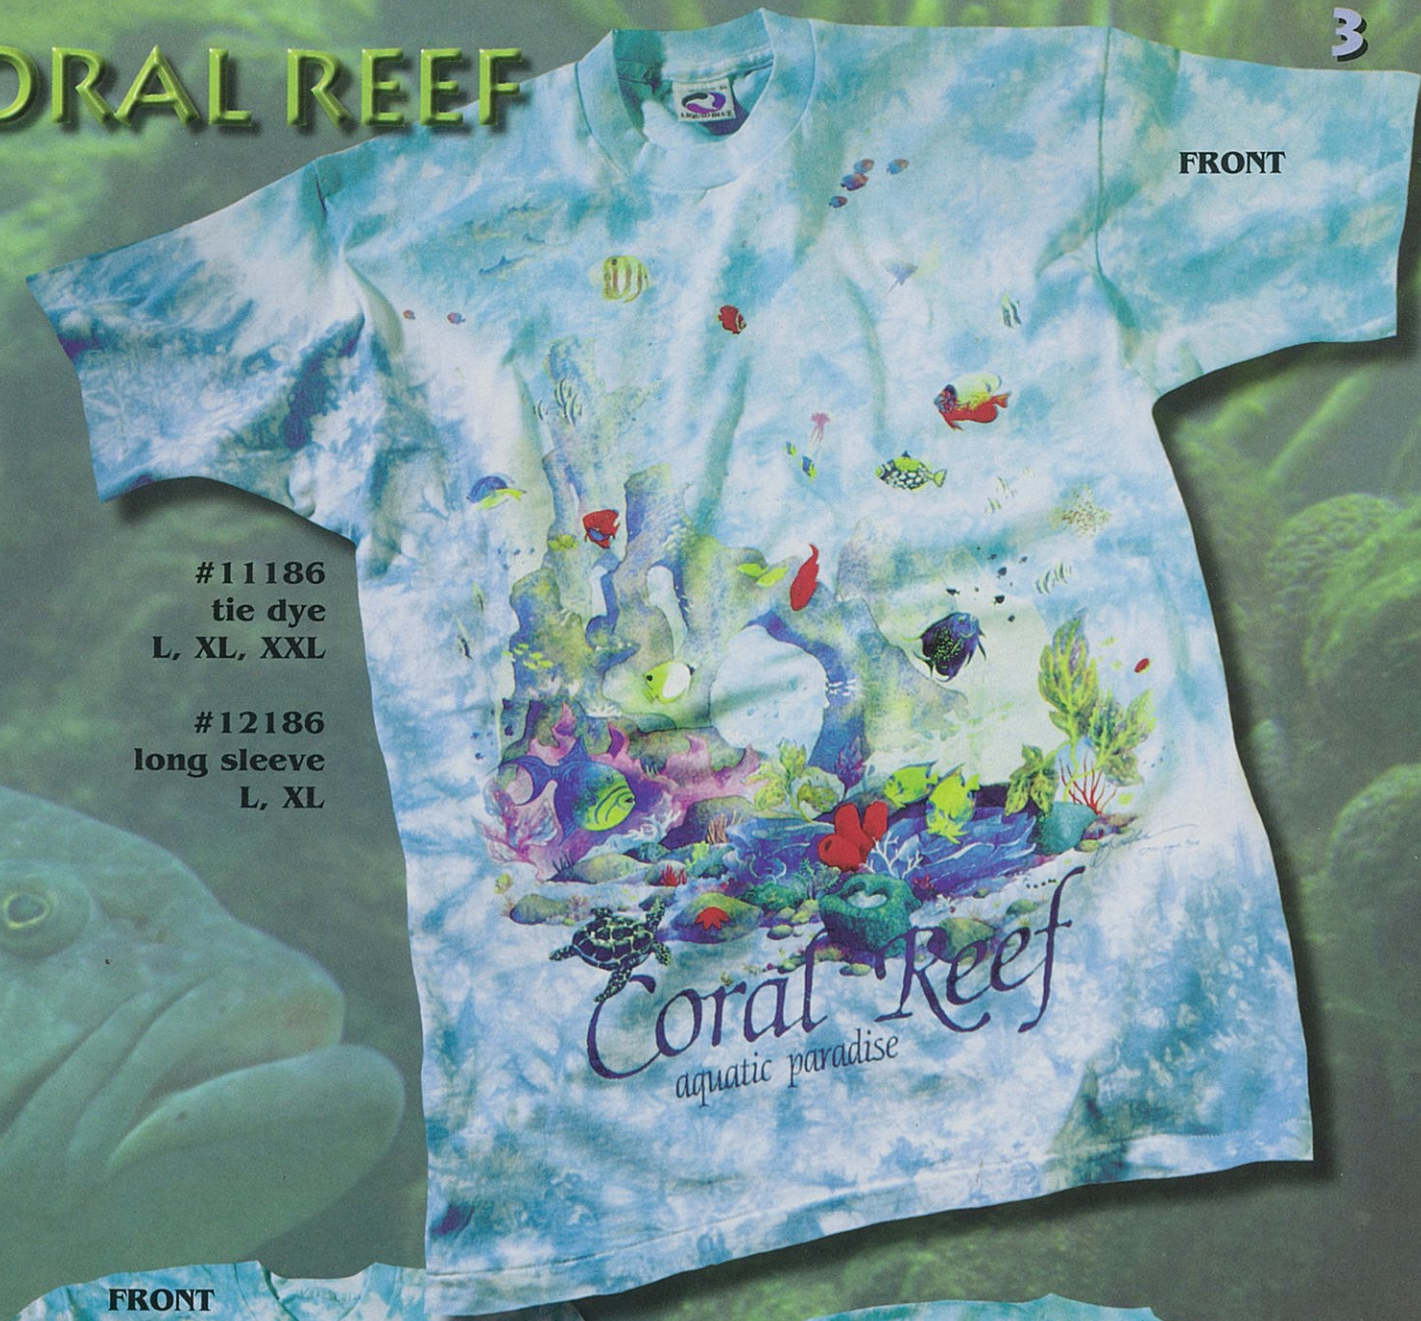

CORAL REEF

FRONT