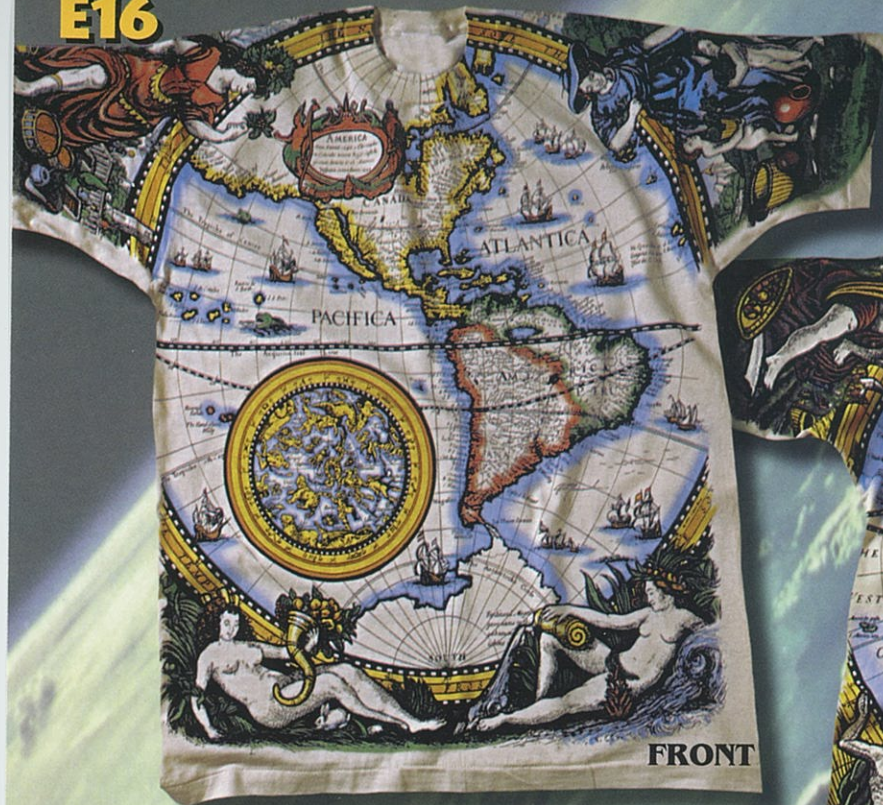

FRONT

BACK

ZEBRA

#31110 black L, XL

FRONT

BACK

GLASS TUSK

#21103 white L, XL

LIQUID BLUE  1-800-962-3323

LIQUID BLUE  1-800-962-3323

E16

FRONT

OLD WORLD MAP

#41104 natural L, XL

BACK

STARS GLOW IN THE DARK!