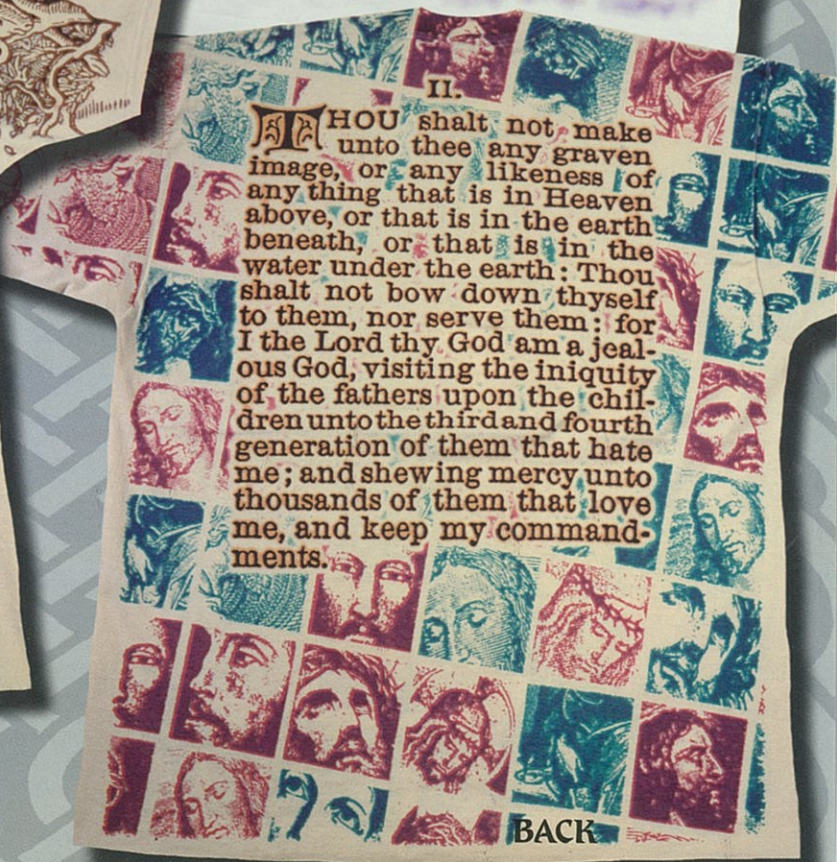

# ANGEL

#21036 white L, XL

BACK

FRONT

BACK