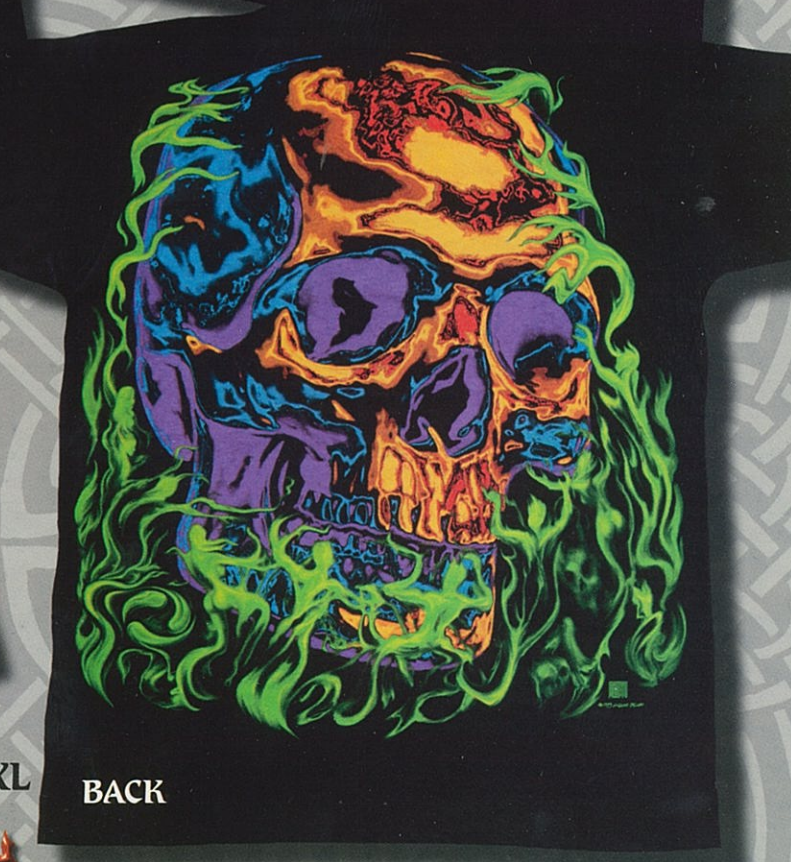

# JESUS

#41065 natural L, XL

LIQUID BLUE  800-962-3323

F11

# FOUR HORSEMEN

#31710 black L, XL

FRONT

BACK

FRONT

BACK

#31718 black L, XL, XXL