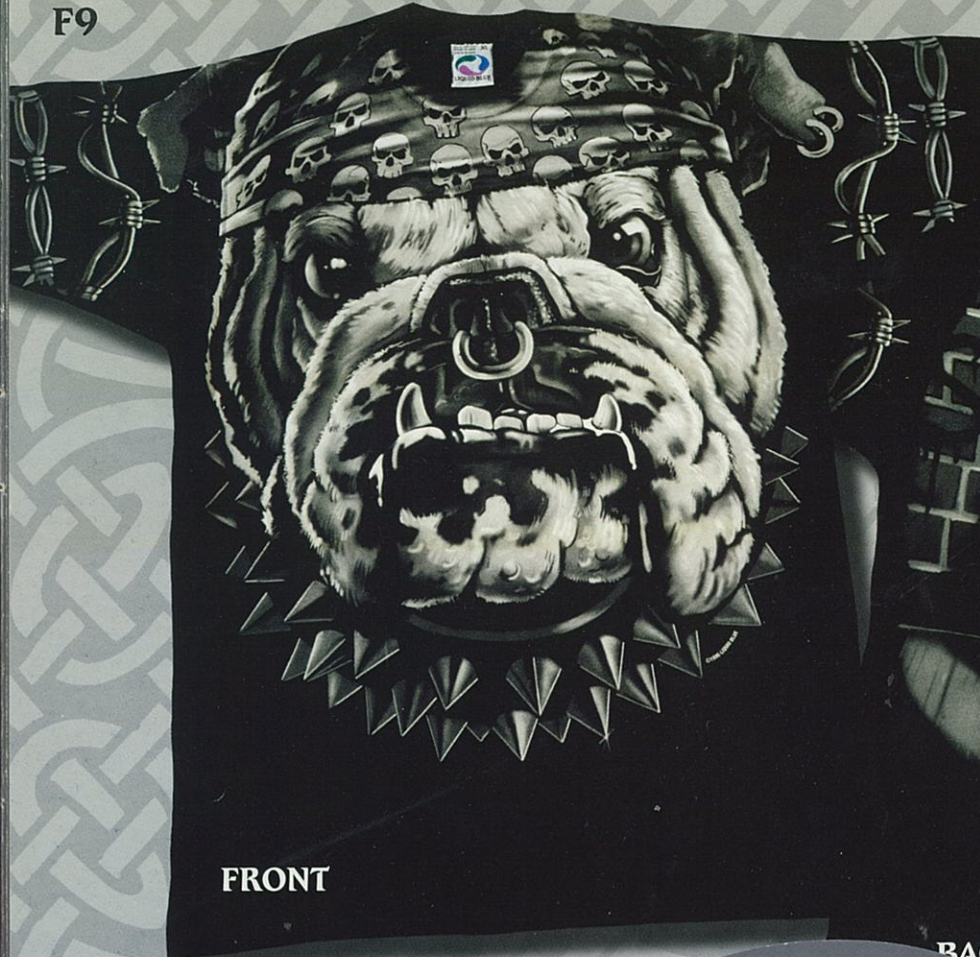

FRONT

BULLDOG

#31712 black L, XL, XXL