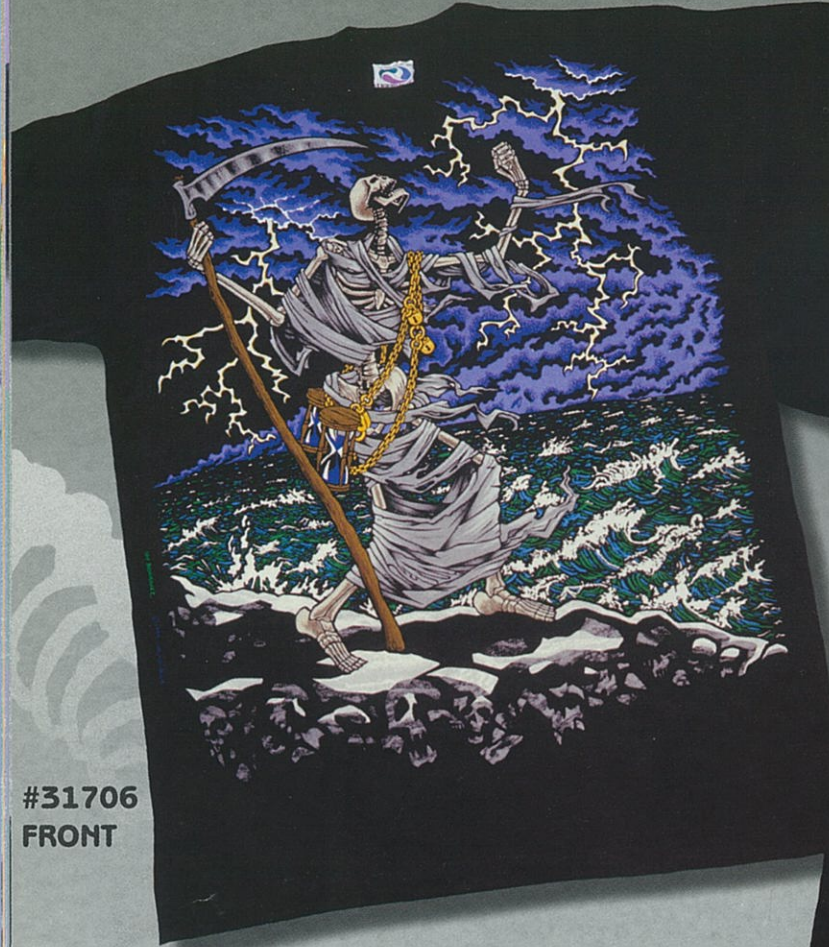

#31706
FRONT