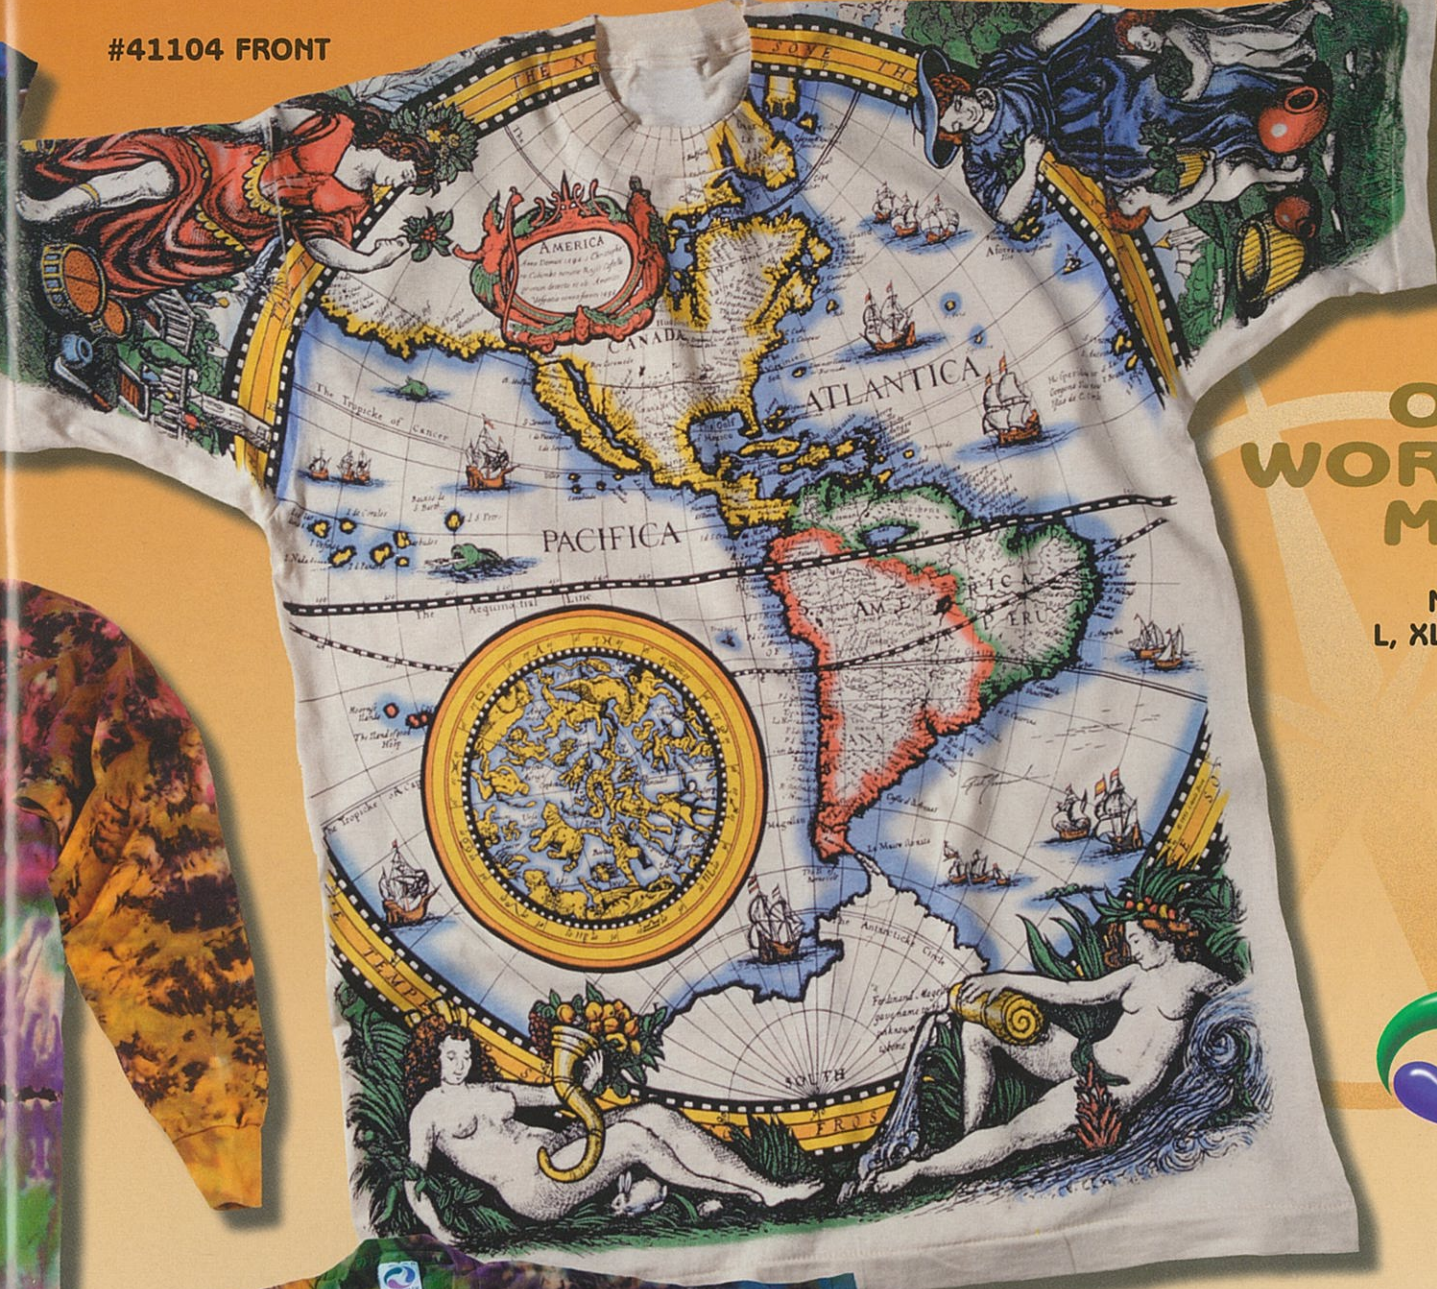

#11075 TIE DYE L, XL \$12.50

#32051 LONG SLEEVE L, XL \$13.00

#11075 FRONT

#11075 BACK

#41104 FRONT

OLD WORLD MAP

#41104 NATURAL L, XL \$13.00

BLACK FULL KRINKLE TIE DYE L, XL \$10.50