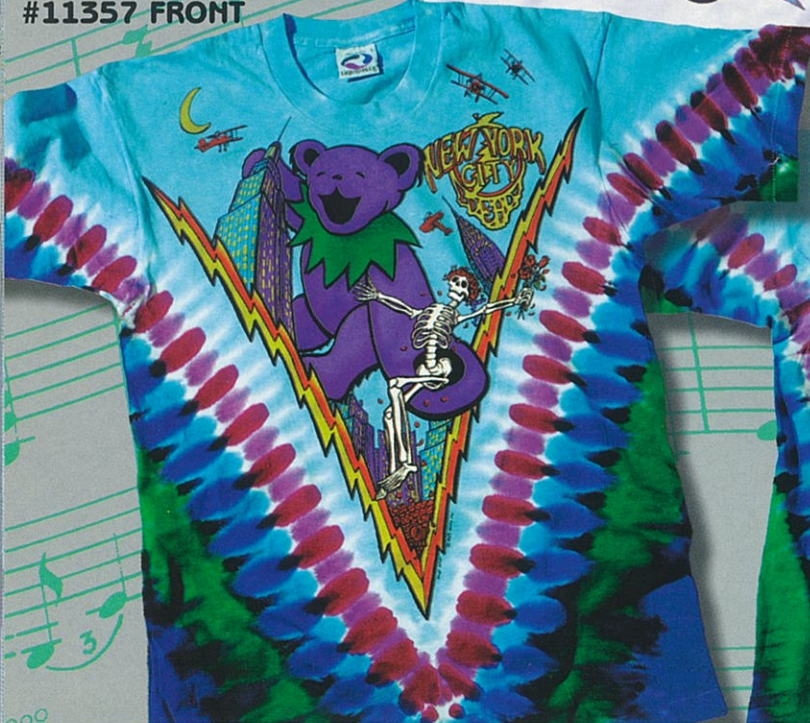

#11362 BACK

#51362 FRONT

on
CAL STATE
#11354
TIE DYE L, XL
\$13.50

#11354 FRONT

#11354 BACK

(800)962-3323

#11325 FRONT

#11325 BACK

#21325 FRONT

MY STRANGERS

#11325 TIE DYE
L, XL \$13.50
#21325 WHITE
L, XL \$9.00

Fun, fun, fun!
-Greg Burbank, Sales Guru

#11357 FRONT

#11357 BACK

KING KONG

#11357 TIE DYE L, XL \$13.50

#11330 FRONT

#11330 BACK

SHIP OF FOOLS

#11330 TIE DYE
L, XL \$13.50
XXL \$14.50
#21330 WHITE
L, XL \$9.00
#12330 LONG SLEEVE
L, XL \$16.00

This shirt has award-winning detail, seeing is believing!
-Greg Burbank, Sales Manager