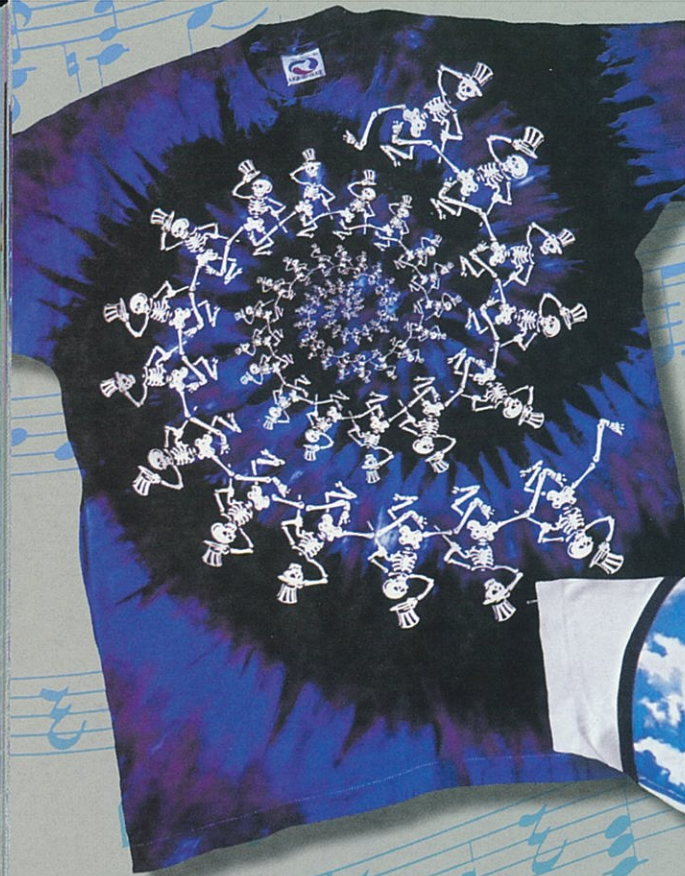

SKY/SPACE ALLOVER
#21363 WHITE L, XL $13.00