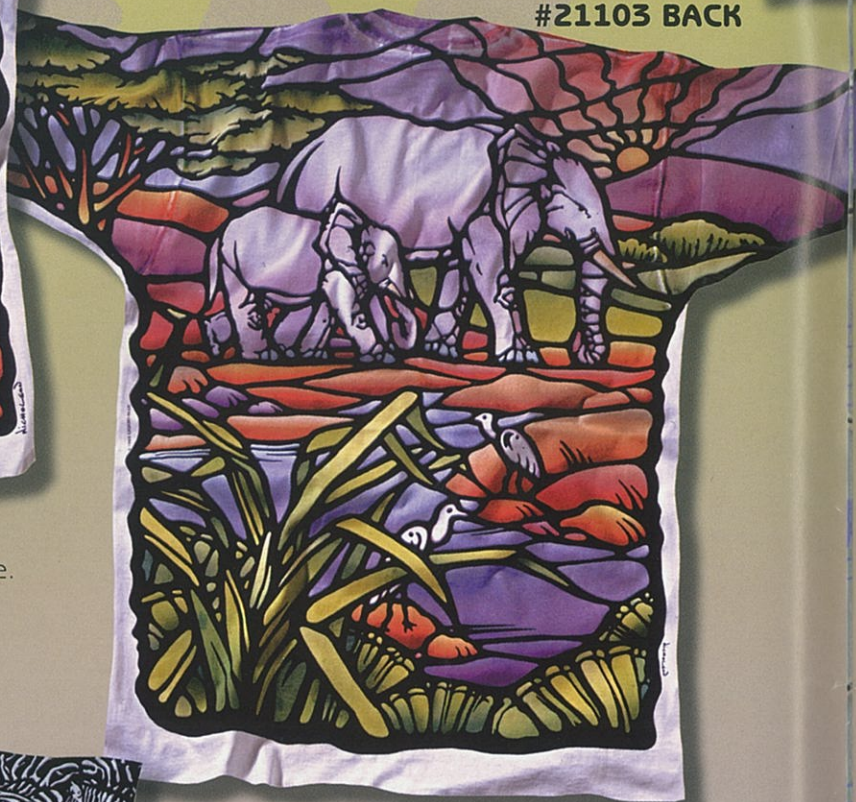

GLASS TUSK

#21103 WHITE L, XL $12.00

#21103 BACK

Never underestimate the value of trial and error. It works here.
- Shawn Kenney, Derek Gores, Staff Artists