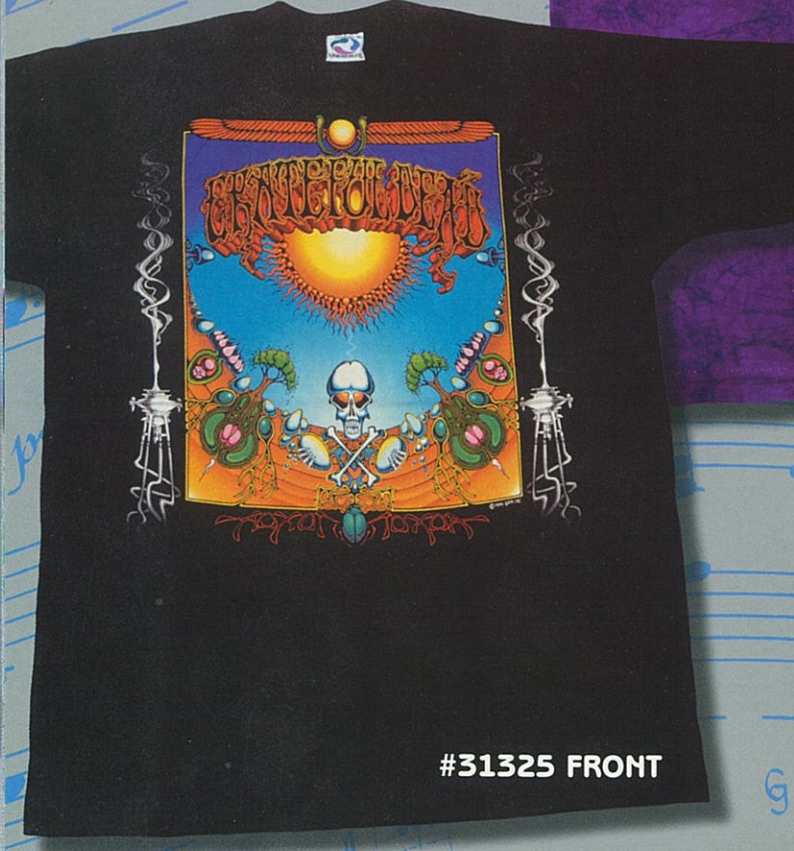

#11330 FRONT

#11330 BACK

SHIP OF FOOLS

#11330 TIE DYE
L, XL \$13.50
XXL \$14.50
#21330 WHITE
L, XL \$9.00
#12330 LONG SLEEVE
L, XL \$16.00

This shirt has award-winning detail, seeing is believing!
-Greg Burbank, Sales Manager

#12330 FRONT

#21330 FRONT

know,

#11376 FRONT

#11376 BACK

AOXOMOXOA
#31325 BLACK L, XL \$9.50

#31325 FRONT

#31325 BACK

LIGHTNING WALKER
#11456
VAT DYE
L, XL \$11.50

#11383 FRONT

#11383 BACK

#21383 FRONT

#12383 FRONT

SPACE YOUR FACE
#11383 TIE DYE L, XL \$13.50
XXL \$14.50
#21383 WHITE L, XL \$9.00
#12383 LONG SLEEVE L, XL \$16.00