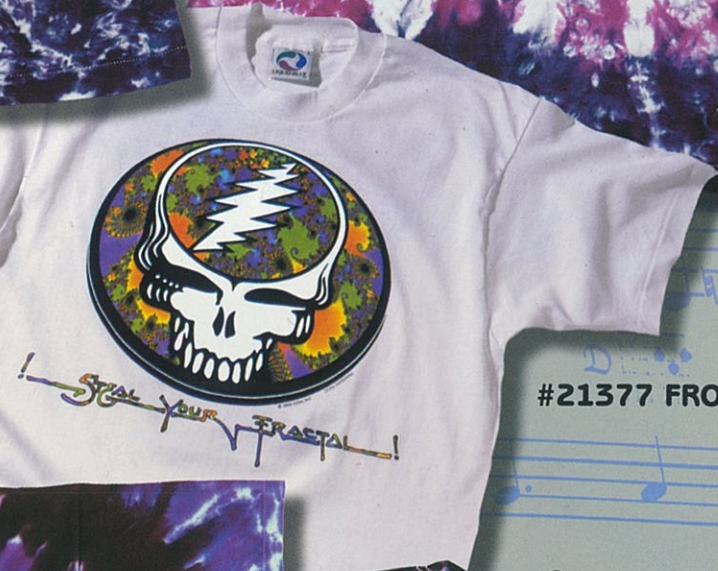

#11381 BACK

GOLDEN ROAD

#11366 VAT DYE L, XL \$12.50

#11366 FRONT

#11366 BACK

#11377 FRONT

(800)962-3323

#11377 BACK

FRACTAL STEAL YOUR FACE

#11377 TIE DYE L, XL \$13.50
#21377 WHITE L, XL \$9.00

SKY/SPACE

#11359 TIE DYE L, XL \$13.50

#21377 FRONT

#11359 FRONT

#11359 BACK

#390 FRONT