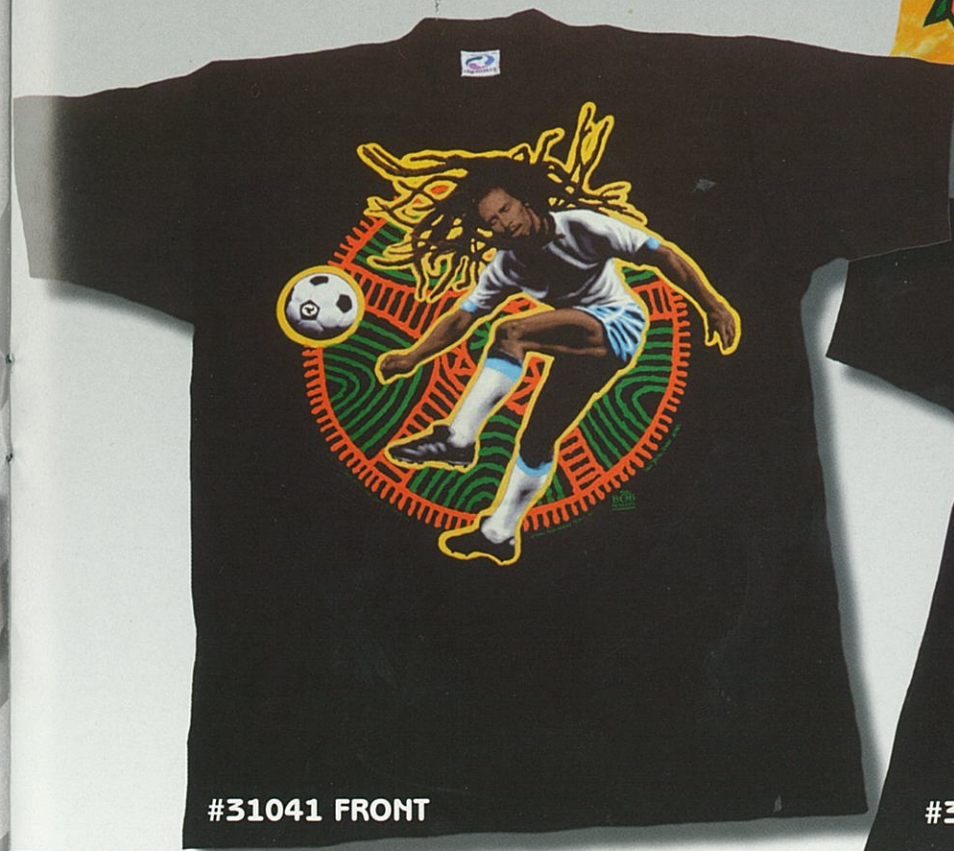

#31041 BACK

Our success depends on the extent to which our customers can count on us. -Roark Malloy, Production Manager

BOB MARLEY SOCCER

#31041 BLACK L, XL $9.00

#31041 FRONT