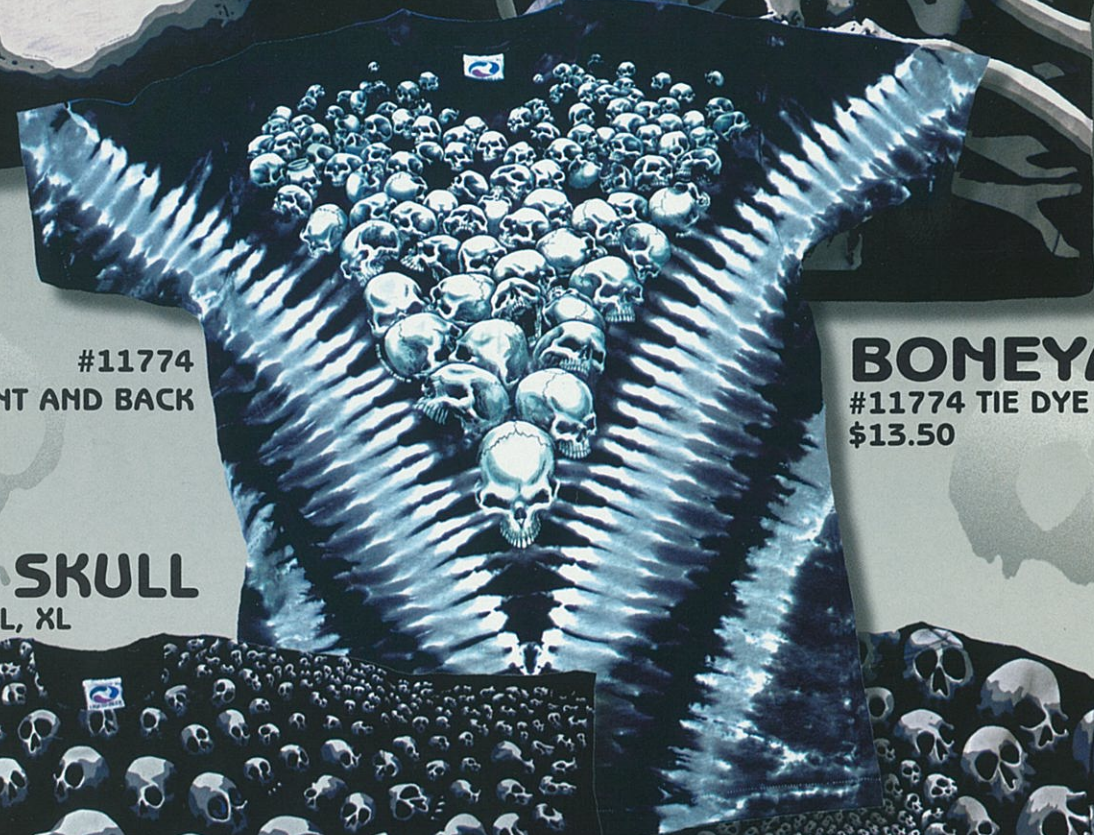

#11792 FRONT

TRIBAL SNAKE
#11792
TIE DYE L, XL
\$13.00

EAGLE
#31172
BLACK L, XL
\$13.00

#31172
FRONT

#31172 BACK

#32707
FRONT

OVERLOAD

#31707 BLACK L, XL \$13.00
#32707 LONG SLEEVE L, XL \$16.00

#31707
BACK

#31707 FRONT

#11792 BACK

BIG SKULL
#21705 WHITE L, XL \$10.50

#21705
FRONT

#21705
BACK

#11774
FRONT AND BACK

BONEYARD
#11774 TIE DYE L, XL
\$13.50