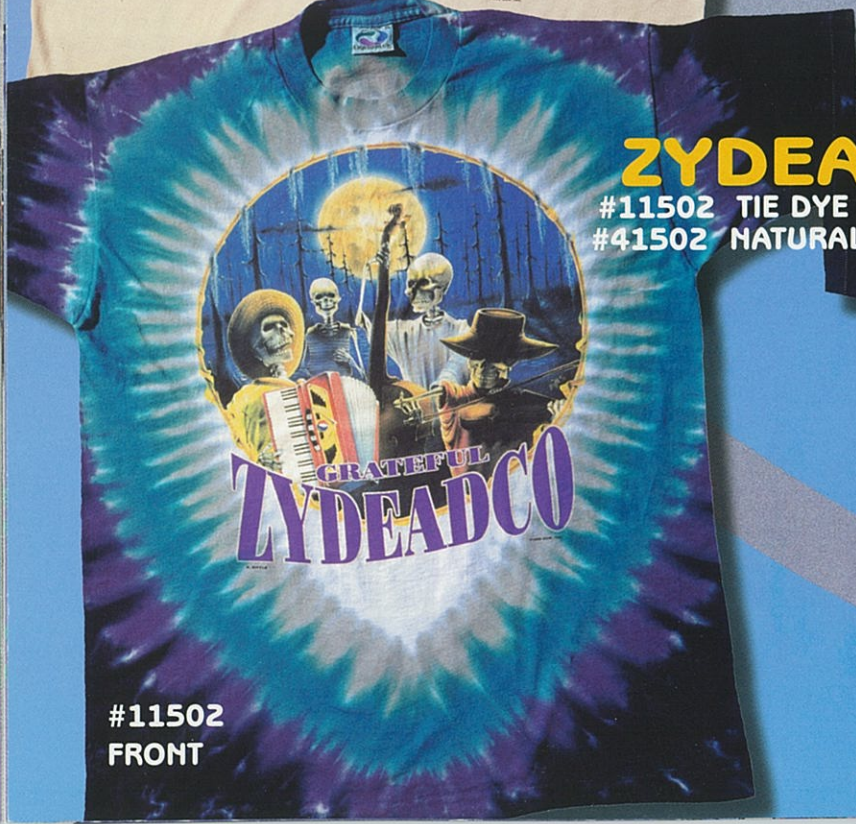

#31314 ONE SIDE

ROSE FLAG

#31314 BLACK L, XL \$8.50

AMERICAN FLAG

#21095 WHITE L, XL \$12.50 XXL \$13.50

#21095 FRONT AND BACK

BAD TO THE BONE

#31779 BLACK L, XL \$10.50

#31779 BACK

#11404 FRONT

#11404 BACK

BATIK BERTHA

#11404 VAT DYE L, XL \$12.50

#31779 FRONT

#11311 FRONT

#11311 BACK

STEAL YOUR FACEOFF

#11311 TIE DYE L, XL \$13.50 XXL \$14.50 #51311 ASH L, XL \$9.50 XXL \$10.50

#51311 FRONT

TYCO WHISPERING

#11501 TIE DYE L, XL \$13.50
#21501 WHITE L, XL \$9.00

#11501
FRONT

#11501
BACK

#41502
FRONT

#21501
FRONT

ZYDEADCO
#11502 TIE DYE L, XL \$13.50
#41502 NATURAL L, XL \$9.00

#11502
FRONT

#11502
BACK

 (800)962-3323

30th ANNIVERSARY WOODCUT

#11344 TIE DYE L,XL \$13.50 XXL \$14.50
#41344 NATURAL L,XL \$9.00 XXL \$10.00