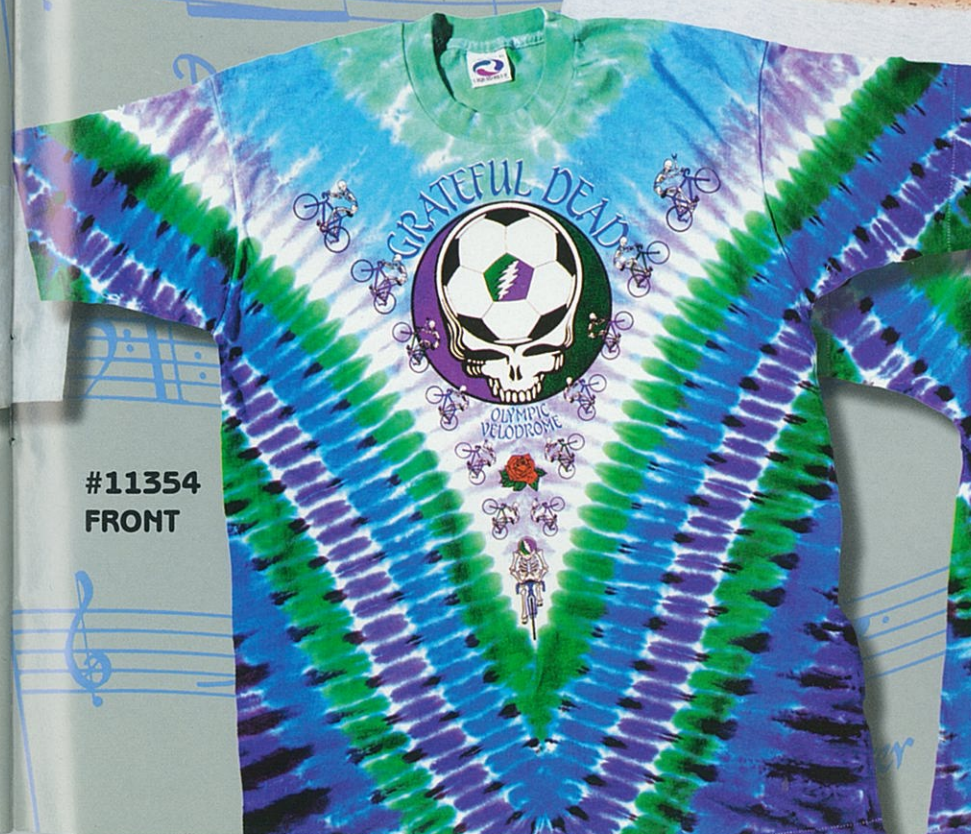

#11354 FRONT