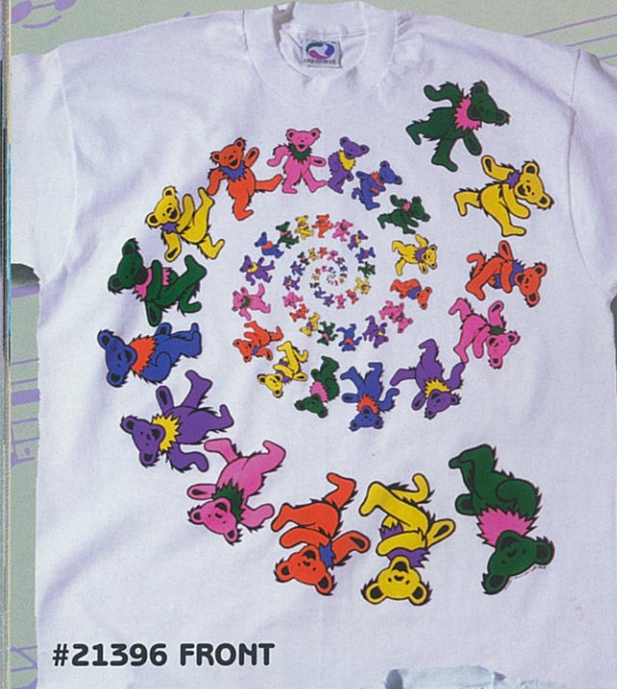

JOEY MARS

KRINKLE TOP

#11065 TIE DYE L, XL
\$10.50

ZIDZOII

#21031
TIE DYE L, XL
\$12.50

FULL KRINKLE

#11050 TIE DYE L, XL
\$10.50

800-962-3323

#11396 FRONT

SPIRAL BEARS

#11396
TIE DYE L, XL
\$13.00
#21396
WHITE L, XL
\$9.00

#21396 FRONT

Count on responsive, honest customer service.
-Dylan Wilson, Account Executive

(800)962-3323

#11401 FRONT

BATIK JESTER