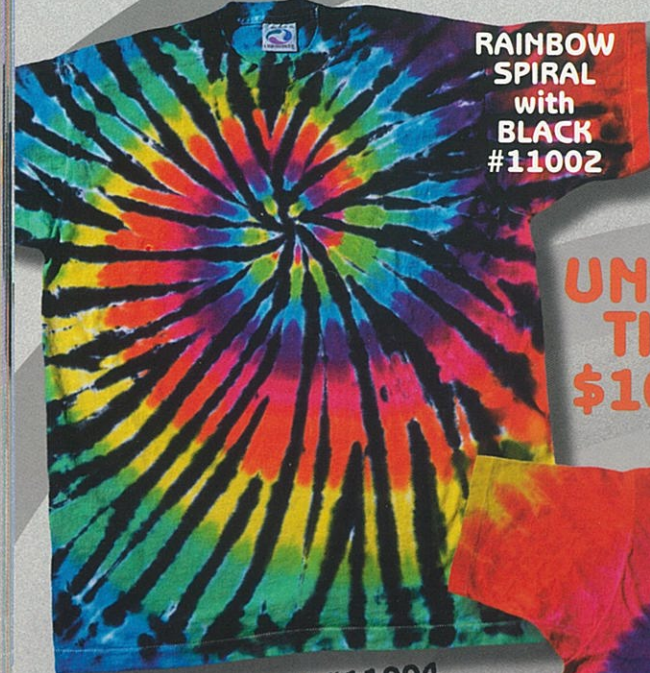

RAINBOW STREAK #11004

RAINBOW SPIRAL with BLACK #11002