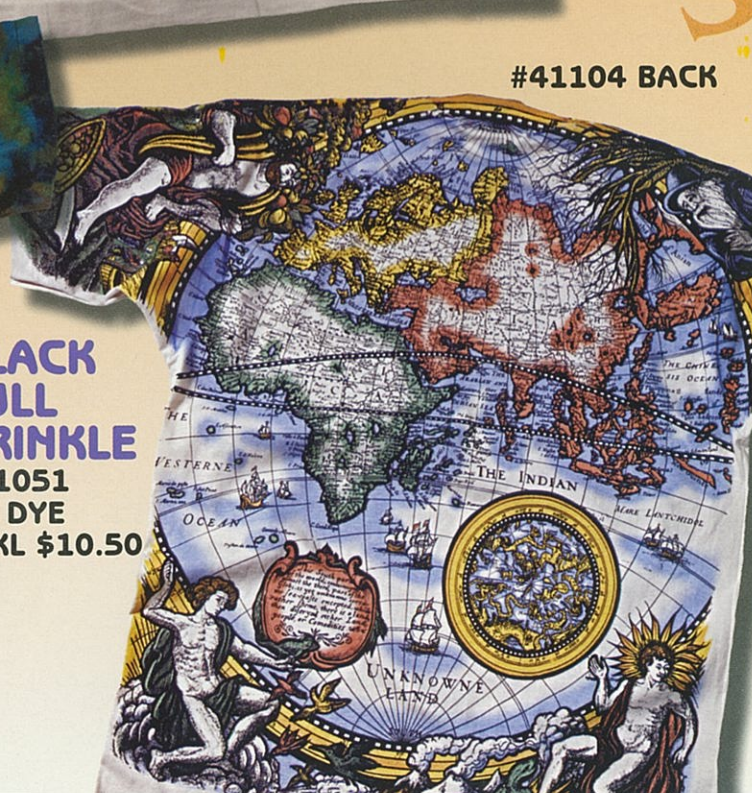

#11075 TIE DYE L, XL \$12.50

#32051 LONG SLEEVE L, XL \$13.00

#11075 FRONT

#11075 BACK

#41104 FRONT

OLD WORLD MAP

#41104 NATURAL L, XL \$13.00

BLACK FULL KRINKLE TIE DYE L, XL \$10.50

#41104 BACK

#11102 FRONT

SUN MOON

#11102 TIE DYE
XL \$15.00
XXL \$16.00

The Space Top was our first integrated V-format printed shirt. Still a classic.
-Paul Roidoulis, Pres.

#12185 FRONT

#11102 BACK

#11185 FRONT