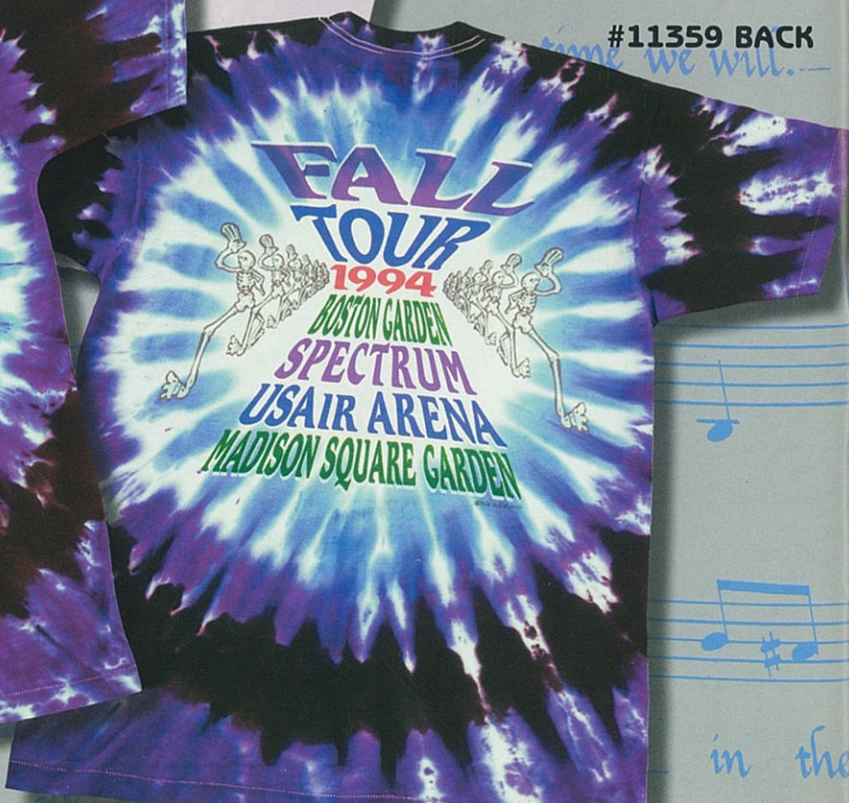

FRACTAL STEAL YOUR FACE

#11377 TIE DYE L, XL \$13.50
#21377 WHITE L, XL \$9.00

SKY/SPACE

#11359 TIE DYE L, XL \$13.50

#21377 FRONT

#11359 FRONT

#11359 BACK

#390 FRONT