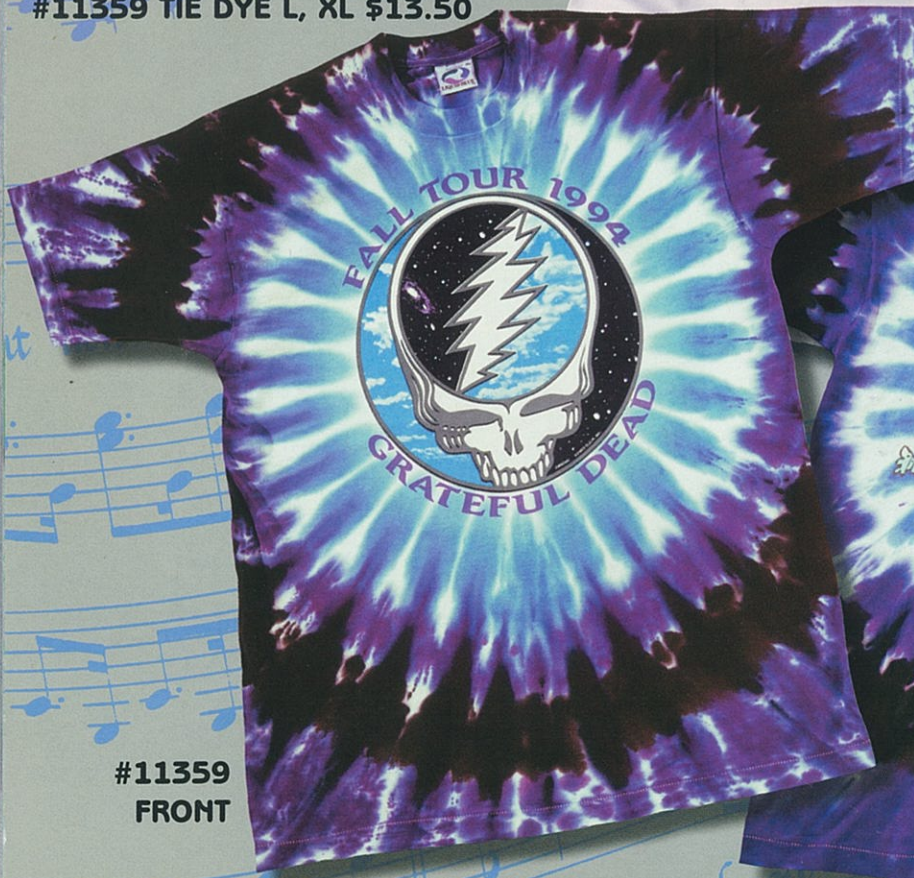

FRACTAL STEAL YOUR FACE

#11377 TIE DYE L, XL \$13.50
#21377 WHITE L, XL \$9.00

SKY/SPACE

#11359 TIE DYE L, XL \$13.50

#21377 FRONT

#11359 FRONT

#11359 BACK

#390 FRONT