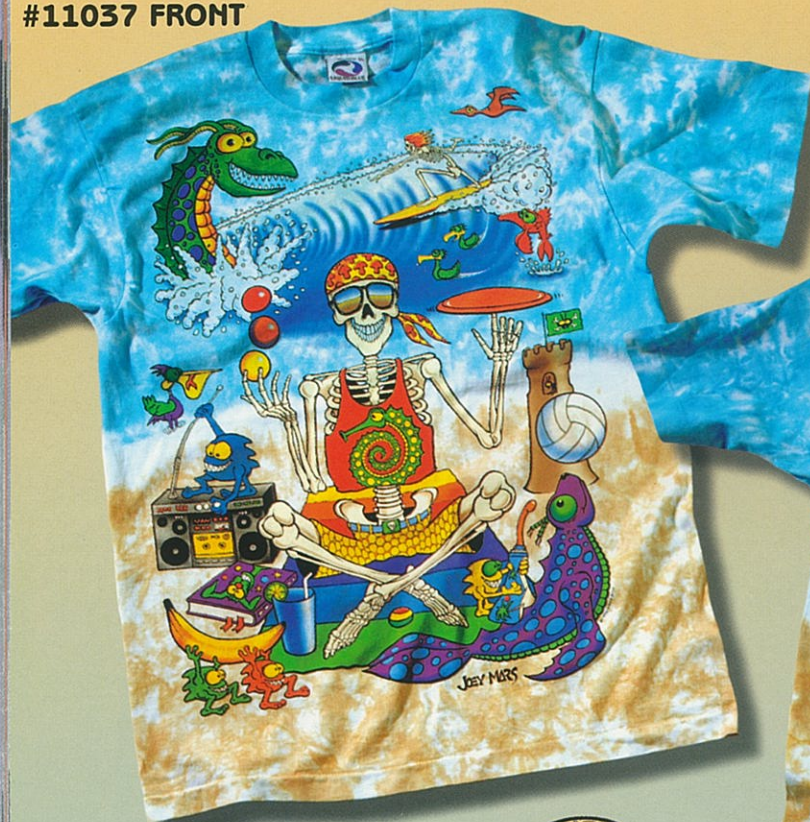

#31041 BLACK L, XL \$9.00

#31041 FRONT

#31041 BACK

#11037 FRONT

MARS BEACH

#11037 TIE DYE L, XL \$13.50

#11037
BACK

**JOEY MARS
STICKERS**
SEE OUR STICKER &
ACCESSORY PAGE!

JOEY MARS

KRINKLE TOP

#11065 TIE DYE L, XL
\$10.50

ZIDZOII

#21031
TIE DYE L, XL
\$12.50

FULL KRINKLE

#11050 TIE DYE L, XL
\$10.50

800-962-3323