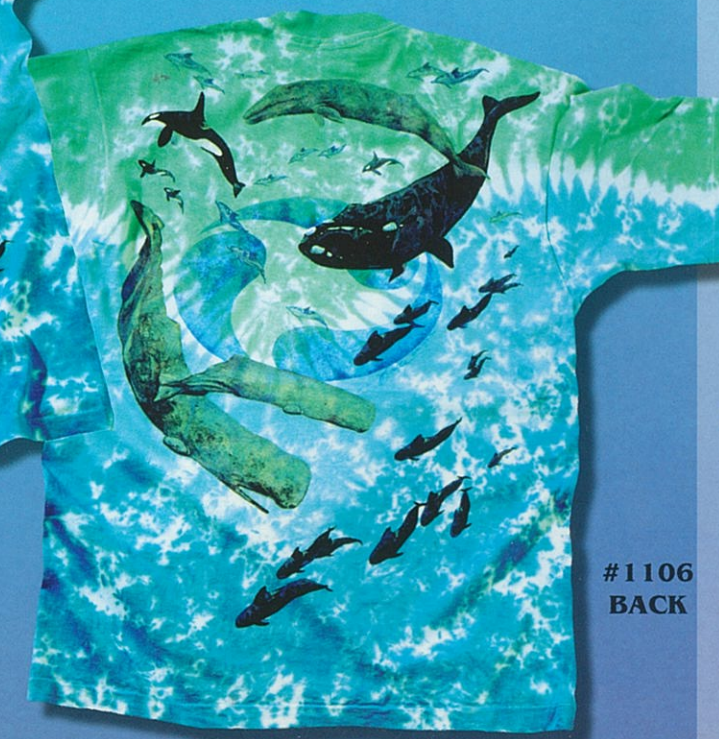

#1106
FRONT

#1106
BACK

(800)962-3323

Oceanica

Sea life abounds on this four color process, three color dye. Sharks and sea turtles peacefully coexist in this tranquil seascape.

	#1171
TIE DYE	13.00
DOUBLE X	14.00

Liquid Blue

Our signature shirt depicts a variety of marine mammals. Killer, Blue, and Sperm whales swim along with dolphins in a sea-toned tie dye. The name says it all.

	#1106
TIE DYE	13.00