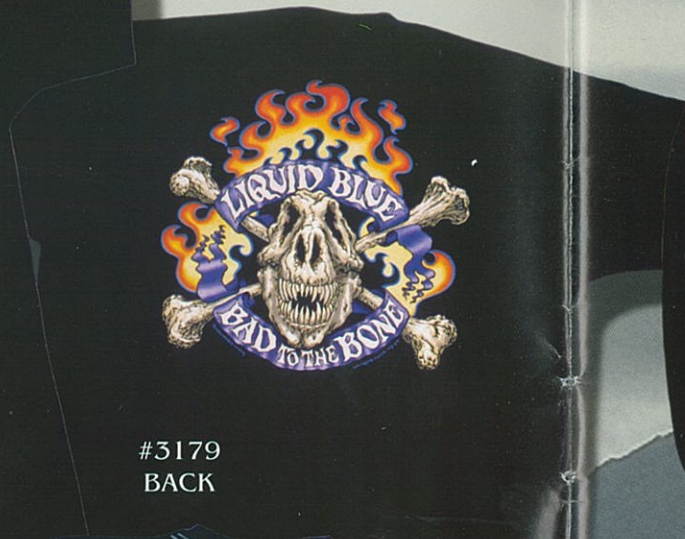

### Whole Earth

A wearable globe depicts the Planet Earth. Novel concept and attention to detail gives this shirt its educational appeal.

#1152  
TIE DYE 12.50  
#2152  
NATURAL 9.00

#2152

#1152  
BACK

### Peyote Skull

Deep burgundy and turquoise tie dye complements the depth of this desert setting depicting a Southwestern Native American ceremony.

#1184  
TIE DYE 12.50  
DOUBLE X 13.50

(800)962-3323

**Bad to the Bone**

Chrome Meets Bone. A prehistoric biker charges his chopper through a volcanic desert.

#3179

BLACK 10.00  
DOUBLE X 11.00

#3179  
FRONT

#3179  
BACK

#1174  
FRONT

#1174  
BACK

**Big Skull**