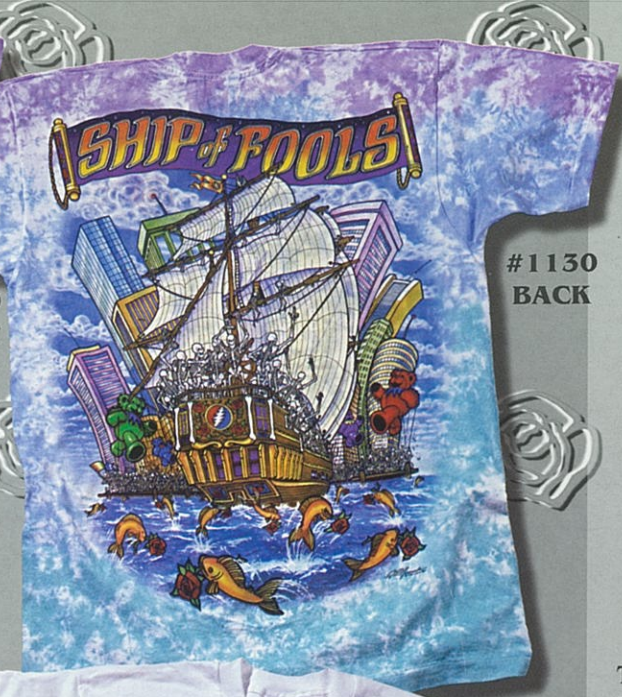

#1130
FRONT