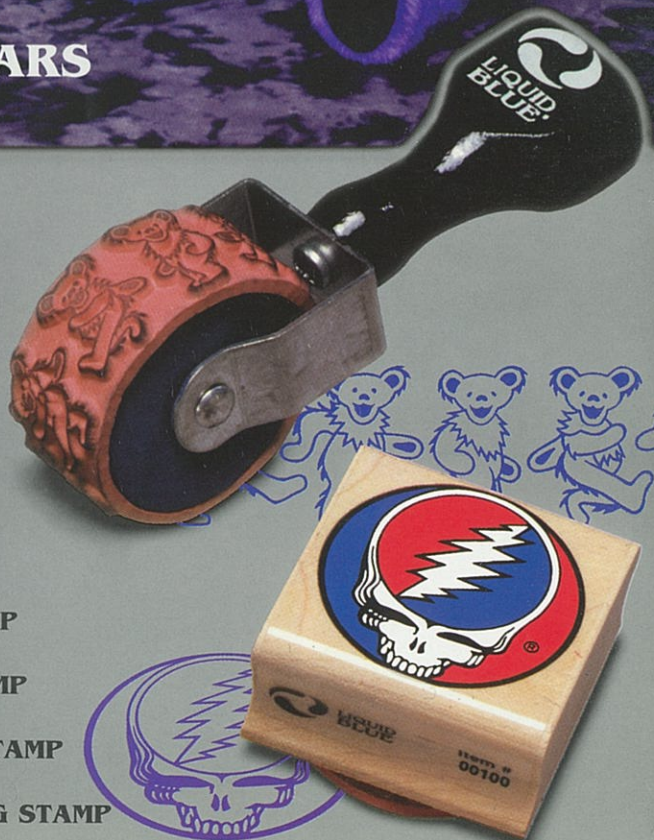

### ACCESSORIES

- #4441-8 Grateful Dead Comics Issues #1-7 3.00 Issue #8 2.50
- #DB7 DEADBASE 7 This 564 page softcover book contains set lists for all shows and is a must-have text for Deadheads! 22.00
- #BSP Backstage Pass Videocassette 11.50
- #BB1 SYF Brass Buckle \$15.00
- #541 Brown Leather Belt with lightning bolt buckle S, M, L, XL 11.50
- #551 Black Leather Belt with lightning bolt buckle S, M, L, XL 11.50

BLUE  
#7773

RED  
#7775

GREEN  
#7771

SPOTTED  
#7774

AQUA  
#7772

PURPLE  
#7776

**GRATEFUL BEARS**  
\$12.50

## RUBBER STAMPS

**DANCING BEAR RUBBER STAMP**  
#101 \$3.00

**DANCING BEAR ROLLING STAMP**  
#102 \$4.25

**STEAL YOUR FACE RUBBER STAMP**  
#100 \$3.00

**DANCING SKELETONS ROLLING STAMP**  
#103 \$4.25

**LIQUID BLUE PLAYING CARDS**  
in a velveteen drawstring pouch  
#8888 \$4.50