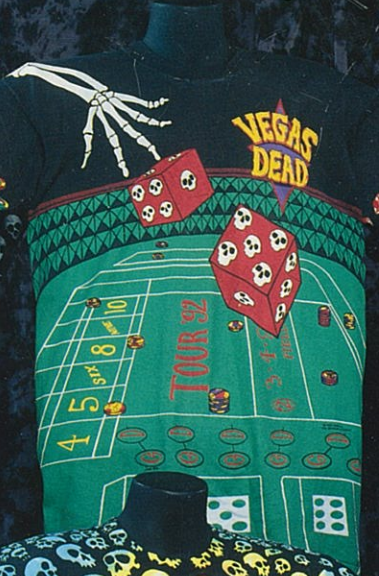

Son of Skull Wht

Jumbo Vegas

Summer Jam

Wake of the Flood

Nuwavo Blue

Son of Skull TD

Mars' Beach

African Rainforest "V"

# 23 GRATEFUL DEAD